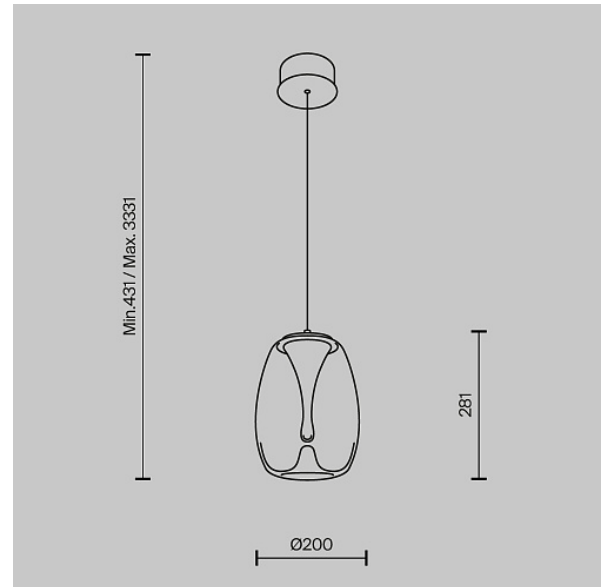

Pendant lamp Splash 3000K 7W

Series: Splash Article: MOD282PL-L8G3K1

Article	MOD282PL-L8G3K1
Short article	78090
Brand	Maytoni
Collection	Modern
Series	Splash
Product type	Pendant lamp
Fitting color	Gold
Fitting material	Aluminum
Color temperature	3000
IP protection	IP 20
Dimmable	No
Height	3331
Width	200
Color rendering index	80
Length	200
Scattering angle	360
Voltage	AC 220-240
Diameter	200
Protection level	Class1
Warranty	3
Power	7
Volume	0.0372
Minimum height	431
Max Height	3331
Lamps included	No

Light flux	620
Mounting bowl	Yes
Bowl length	120
Bowl width	120
Chain	No
Type of fastener	Bar
Base diameter	5
Mounting hole depth	30
Mounting Hole Width	5
Base	Yes
Dome lamp switch	No
Energy efficiency class	G
Fireproof	No
Dyed	No
Lampshade	Yes
Packing length	1420
Net	2.1
Gross	1.38
Motion sensor	No
Illumination sensor	No
Solar battery	No
Built in driver	No