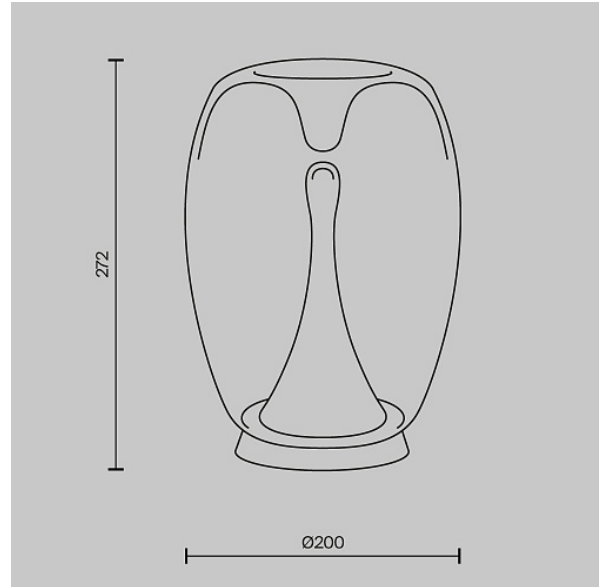

# Table lamp Splash 3000K 9W

Series: Splash Article: MOD282TL-L15G3K1

Article	MOD282TL-L15G3K1
Short article	78092
Brand	Maytoni
Collection	Modern
Series	Splash
Product type	Table lamp
Fitting color	Gold
Fitting material	Aluminum
Color temperature	3000
IP protection	IP 20
Dimmable	No
Height	272
Width	200
Color rendering index	80
Length	200
Scattering angle	360
Voltage	AC 220-240
Diameter	200
Protection level	Class2
Warranty	3
Power	9
Volume	0.0656
Lamps included	No
Light flux	800
Mounting bowl	No

Chain	No
Base	No
Type of switch	On wire
Dome lamp switch	No
Energy efficiency class	G
Fireproof	No
Dyed	No
Lampshade	Yes
Packing length	1420
Net	2.24
Gross	1.4
Motion sensor	No
Illumination sensor	No
Solar battery	No
Built in driver	No