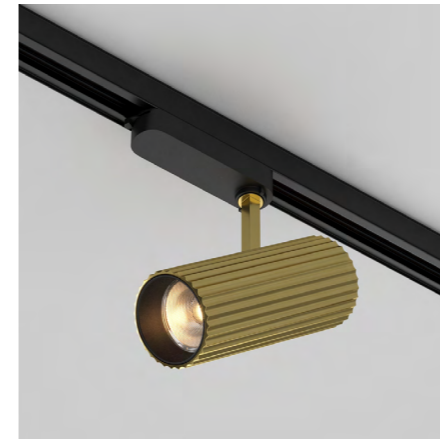

Trinity Track Luminaires

Calipso
TR250-30W3K-BS
Track luminaire, H 228 / D 75 / L 180