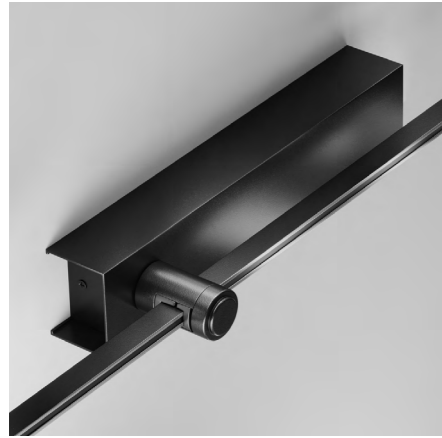

Flarity

Wall modification

Wall base with power inlet

TRA155CW-BB-B
Wall base, H 89 / W 55 / L 265