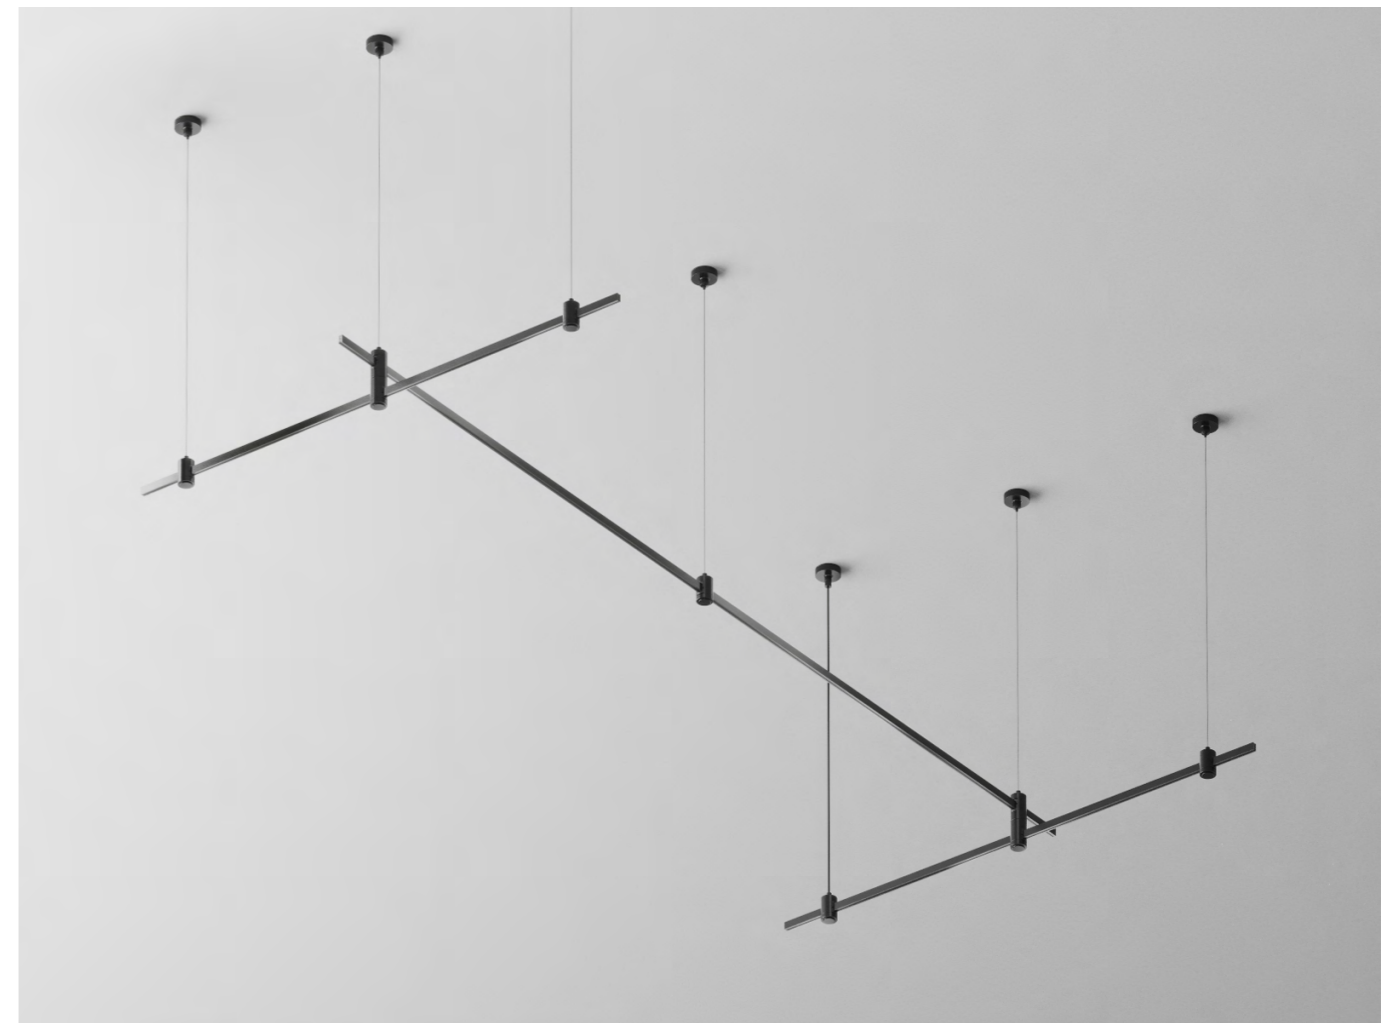

Flarity

Pendant modification