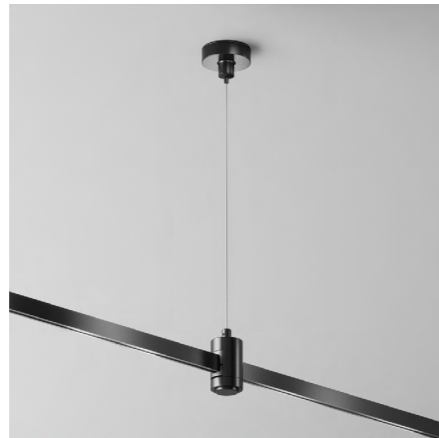

Single mount short
TRA159C-S1-B
Ceiling mount, H 745 / W 29 / L 55

Mount with power connect short
TRA159C-IPC1-B
Ceiling mount, H 406 / W 40 / L 45

Flarity

Pendant modification

Suspension with power inlet
TRA157SW-B1-B
Hang suspension, H 1200 / W 29 / L 45