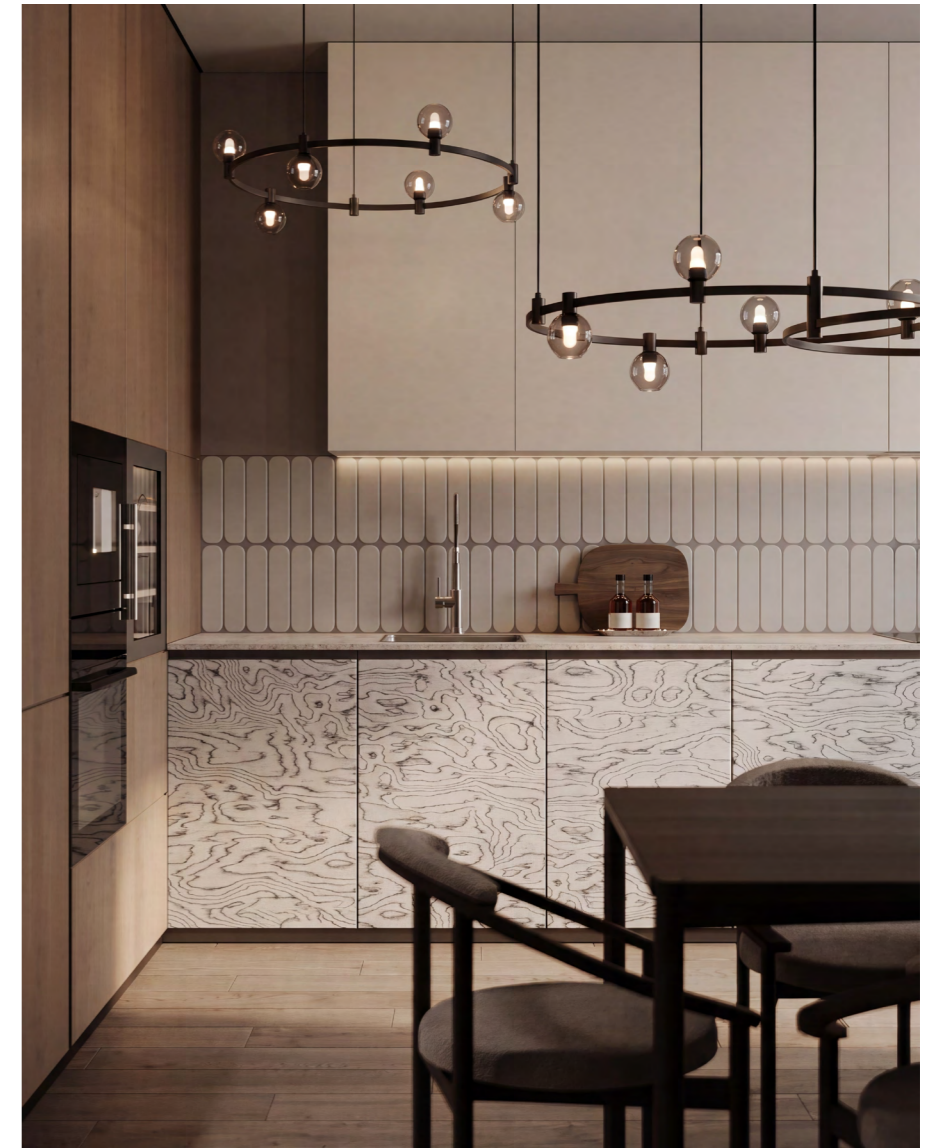

Flarity

Track Luminaires