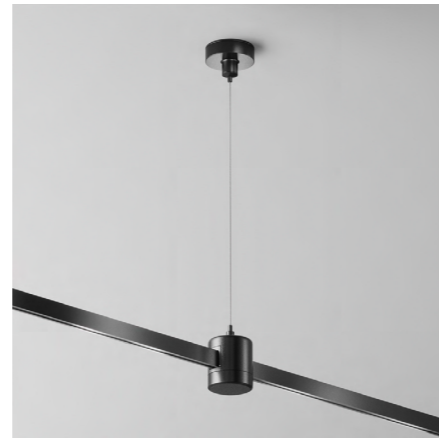

Suspension with power connect
TRA157SW-IPC1-B
Hang suspension, H 1100 / W 40 / L 45