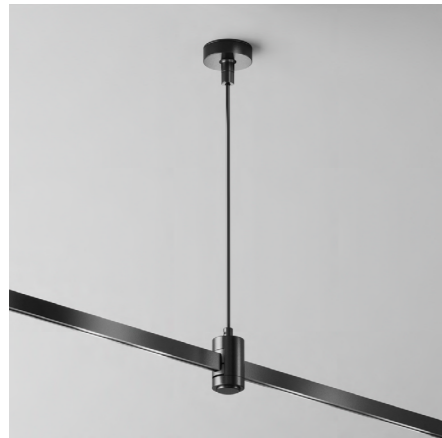

Single mount short
TRA159C-S1-B
Ceiling mount, H 745 / W 29 / L 55

Mount with power connect short
TRA159C-IPC1-B
Ceiling mount, H 406 / W 40 / L 45

Flarity

Pendant modification

Suspension with power inlet
TRA157SW-B1-B
Hang suspension, H 1200 / W 29 / L 45