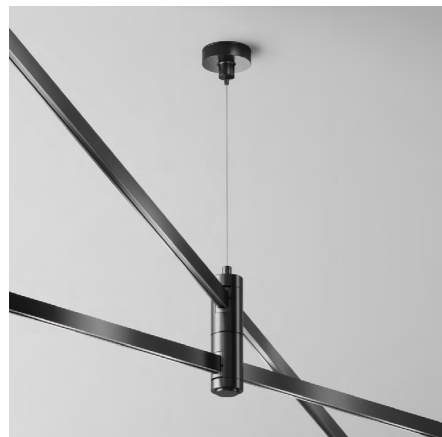

Double suspension
TRA157SW-D1-B
Hang suspension, H 1100 / W 29 / L 45