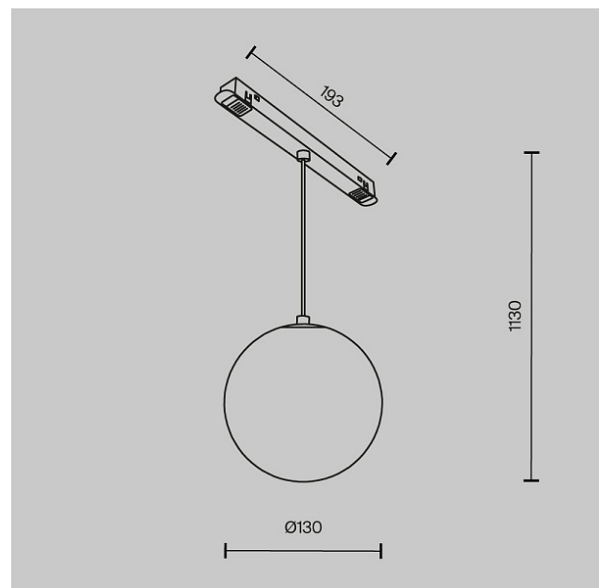

# Track pendant luminaire Luna Magnetic track system 23mm EXILITY 3000K 5W 360°

Series: Luna Article: TR039-2-5W3K-W-1

Article	TR039-2-5W3K-W-1
Brand	Technical
Collection	Magnetic track system 23mm EXILITY
Series	Luna
Product type	Track pendant luminaire
Fitting color	White
Fitting material	Glass
Color temperature	3000 K
IP protection	IP 20
Dimmable	No
Height	1130 mm
Color rendering index	90 CRI
Length	193 mm
Beam angle	360 °
Voltage	AC 48 V
Diameter	130 mm
Protection level	Class3
Warranty	5 years
Power	5 W
Volume	0.0056 m <sup>3</sup>
Light flux	330 Lm
Energy efficiency class	G

Fireproof	No
Packing length	22 mm
Net	0.37 kg
Gross	0.51 kg
Service life	30000 h
Number of LEDs	1