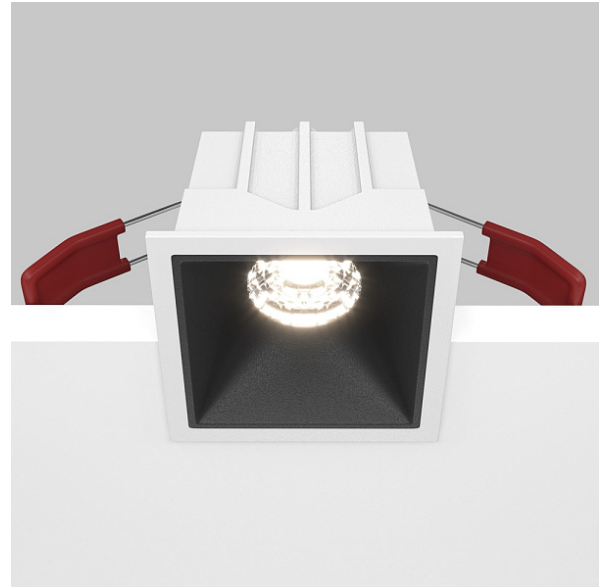

## Recessed luminaire Alfa LED 10W IP 20

Series: Alfa LED Article: DL043-01-10W4K-D-SQ-WB

|                         |                        |
|-------------------------|------------------------|
| Article                 | DL043-01-10W4K-D-SQ-WB |
| Brand                   | Technical              |
| Collection              | Downlight              |
| Series                  | Alfa                   |
| Product type            | Recessed luminaire     |
| Fitting color           | White                  |
| Fitting material        | Aluminum and plastic   |
| Accessories             | Array                  |
| Color temperature       | 4000 K                 |
| IP protection           | IP 20                  |
| Dimmable                | Yes                    |
| Height                  | 52 mm                  |
| Width                   | 65 mm                  |
| Color rendering index   | 90 CRI                 |
| Length                  | 65 mm                  |
| Beam angle              | 36 °                   |
| Voltage                 | 50Hz AC 220-240 V      |
| Protection level        | Class2                 |
| Warranty                | 5 years                |
| Power                   | 10 W                   |
| Volume                  | 0.0006 m <sup>3</sup>  |
| Light flux              | 500 Lm                 |
| The shape of the base   | Rectangular            |
| Energy efficiency class | G                      |
| Fireproof               | No                     |