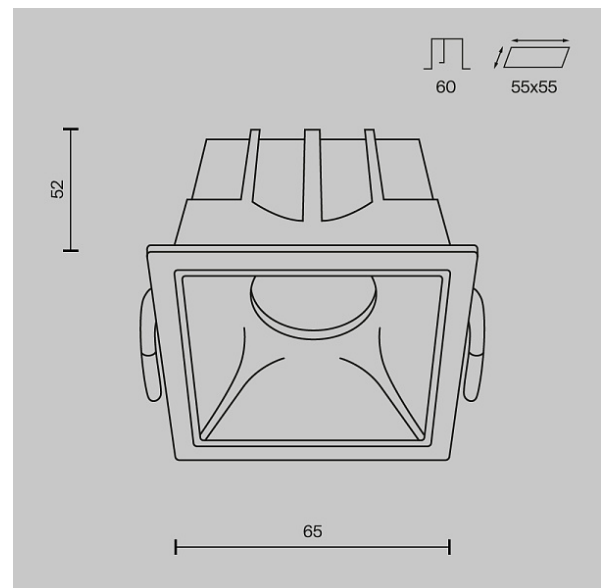

## Recessed luminaire Alfa LED 10W IP 20

Series: Alfa LED Article: DL043-01-10W4K-D-SQ-WB

|                         |                        |
|-------------------------|------------------------|
| Article                 | DL043-01-10W4K-D-SQ-WB |
| Brand                   | Technical              |
| Collection              | Downlight              |
| Series                  | Alfa                   |
| Product type            | Recessed luminaire     |
| Fitting color           | White                  |
| Fitting material        | Aluminum and plastic   |
| Accessories             | Array                  |
| Color temperature       | 4000 K                 |
| IP protection           | IP 20                  |
| Dimmable                | Yes                    |
| Height                  | 52 mm                  |
| Width                   | 65 mm                  |
| Color rendering index   | 90 CRI                 |
| Length                  | 65 mm                  |
| Beam angle              | 36 °                   |
| Voltage                 | 50Hz AC 220-240 V      |
| Protection level        | Class2                 |
| Warranty                | 5 years                |
| Power                   | 10 W                   |
| Volume                  | 0.0006 m <sup>3</sup>  |
| Light flux              | 500 Lm                 |
| The shape of the base   | Rectangular            |
| Energy efficiency class | G                      |
| Fireproof               | No                     |