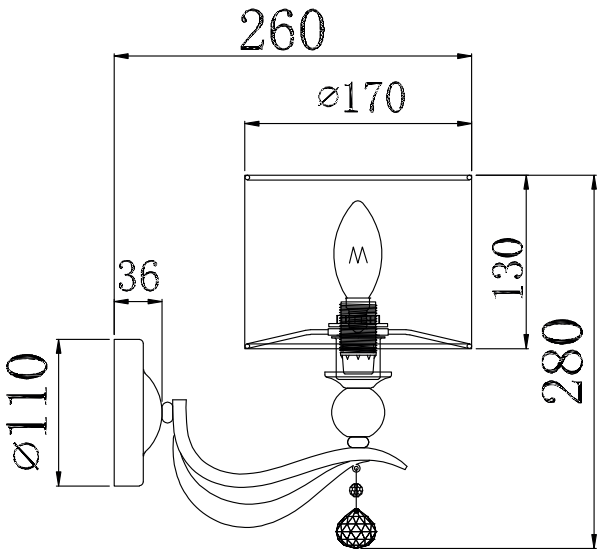

# Instruction

Collection: Modern  
Series: Terra  
Model: MOD269-WL-01-CH  
Wall-mounted

A=1

  
1 x E14 (40w)

**MAYTONI**  
DECORATIVE LIGHTING

[www.maytoni.de](http://www.maytoni.de)