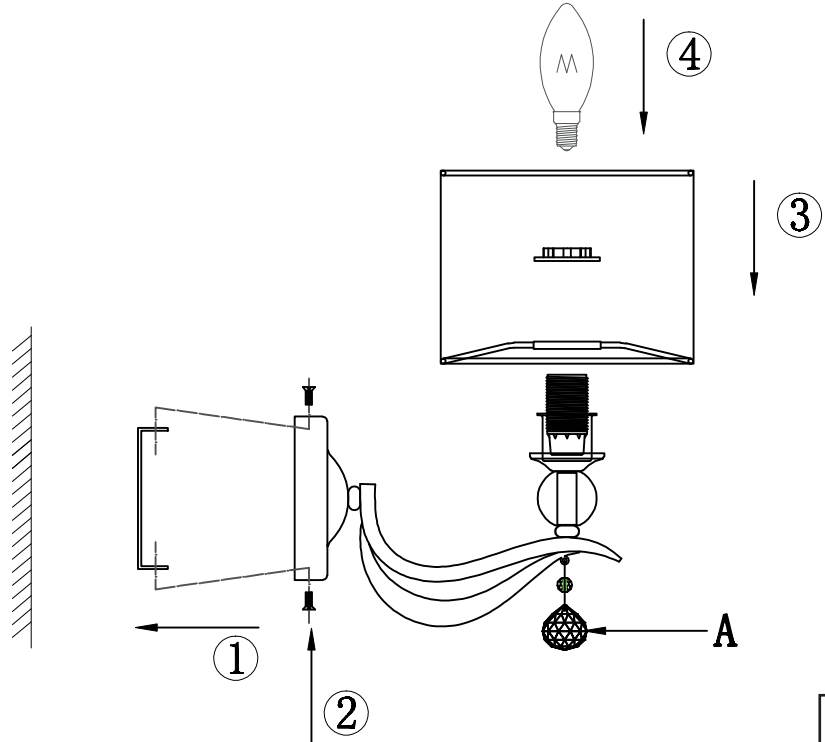

# Instruction

Collection: Modern  
Series: Terra  
Model: MOD269-WL-01-CH  
Wall-mounted

A=1

  
1 x E14 (40w)

**MAYTONI**  
DECORATIVE LIGHTING

[www.maytoni.de](http://www.maytoni.de)