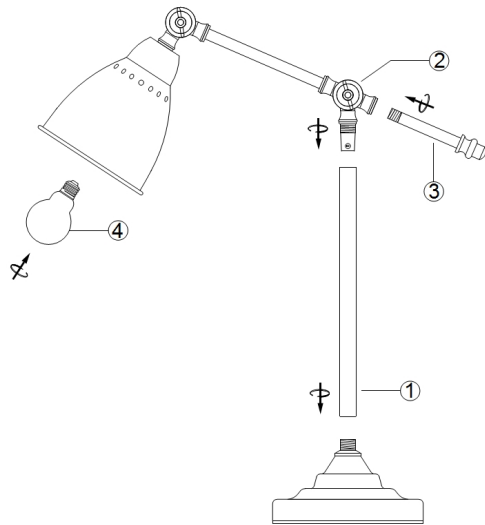

Instruction

Collection: MODERN
Series: DOMINO
Model: MOD142-TL-01-W
Mobile

- Mobile

1 x E27 (40W)

MAYTONI
DECORATIVE LIGHTING

www.maytoni.de