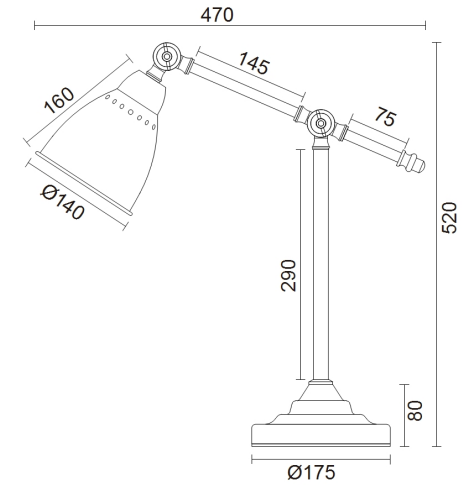

Instruction

Collection: MODERN
Series: DOMINO
Model: MOD142-TL-01-W
Mobile

- Mobile

1 x E27 (40W)

MAYTONI
DECORATIVE LIGHTING

www.maytoni.de