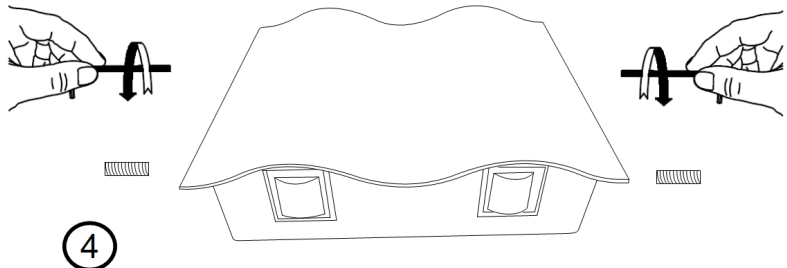

Instruction

Collection: OUTDOOR
Series: GREENWICH
Model: O592WL-L12GR
Wall

max 12W
960 LM

MAYTONI
DECORATIVE LIGHTING

www.maytoni.de