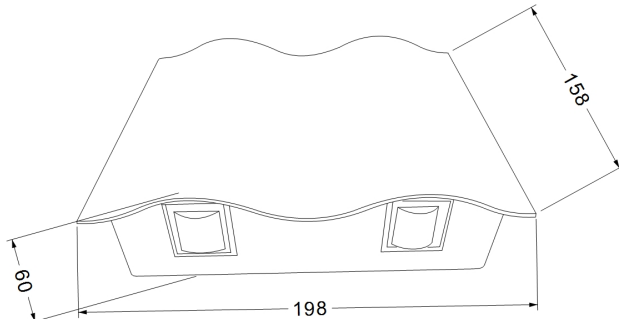

Instruction

Collection: OUTDOOR
Series: GREENWICH
Model: O592WL-L12GR
Wall

max 12W
960 LM

MAYTONI
DECORATIVE LIGHTING

www.maytoni.de