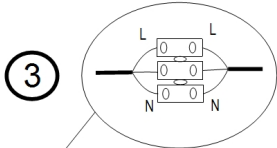

Instruction

Collection: OUTDOOR
Series: GREENWICH
Model: O592WL-L12GR
Wall

max 12W
960 LM

MAYTONI
DECORATIVE LIGHTING

www.maytoni.de