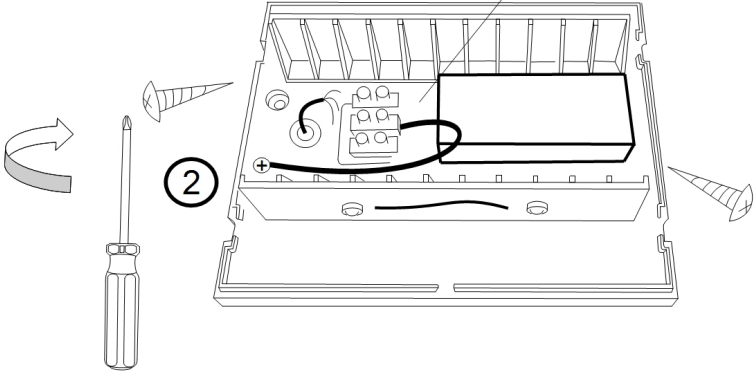

Instruction

Collection: OUTDOOR
Series: GREENWICH
Model: O592WL-L12GR
Wall

max 12W
960 LM

MAYTONI
DECORATIVE LIGHTING

www.maytoni.de