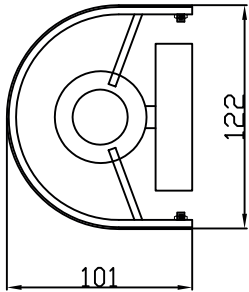

Instruction

Collection: House
Series: Messina
Model: H223-WL-01-G
Wall-mounted

– Wall-mounted

1 x E14 (40w)

MAYTONI
DECORATIVE LIGHTING

www.maytoni.de