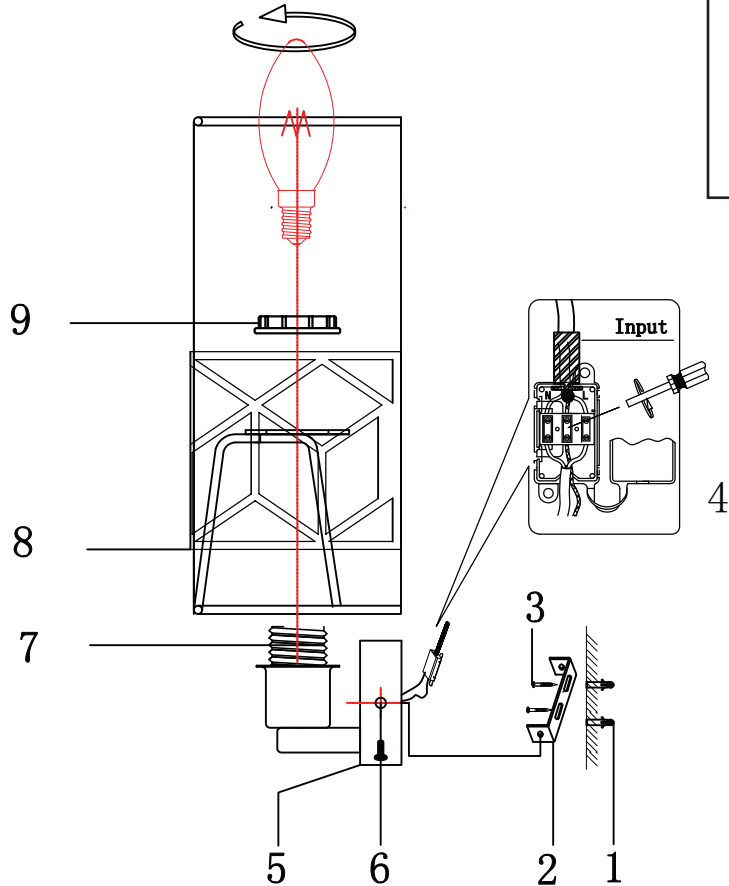

Instruction

Collection: House
Series: Messina
Model: H223-WL-01-G
Wall-mounted

– Wall-mounted

1 x E14 (40w)

MAYTONI
DECORATIVE LIGHTING

www.maytoni.de