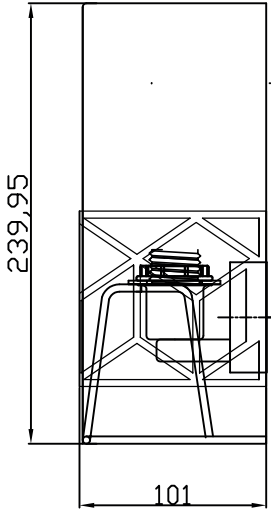

Instruction

Collection: House
Series: Messina
Model: H223-WL-01-G
Wall-mounted

– Wall-mounted

1 x E14 (40w)

MAYTONI
DECORATIVE LIGHTING

www.maytoni.de