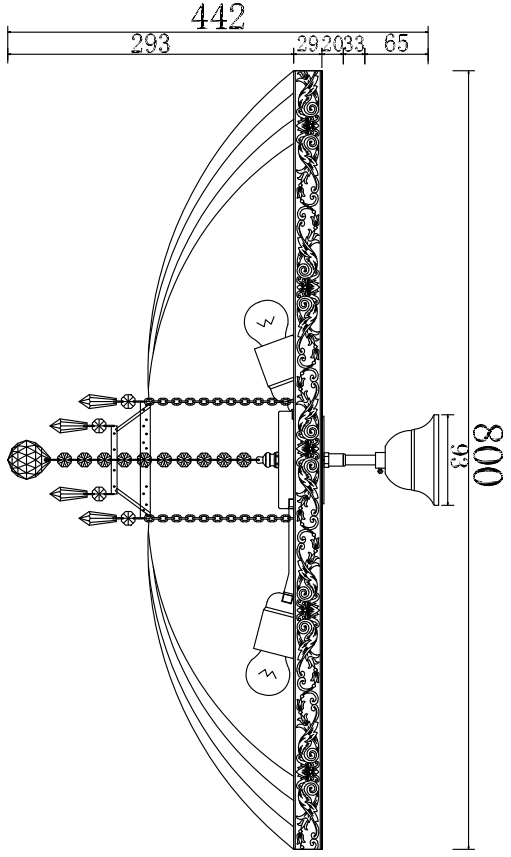

Instruction

Collection: Diamant crystal
Series: Palace
Model: DIA890-CL-10-G
Suspended

10 x E27 (60w)

MAYTONI
DECORATIVE LIGHTING

www.maytoni.de