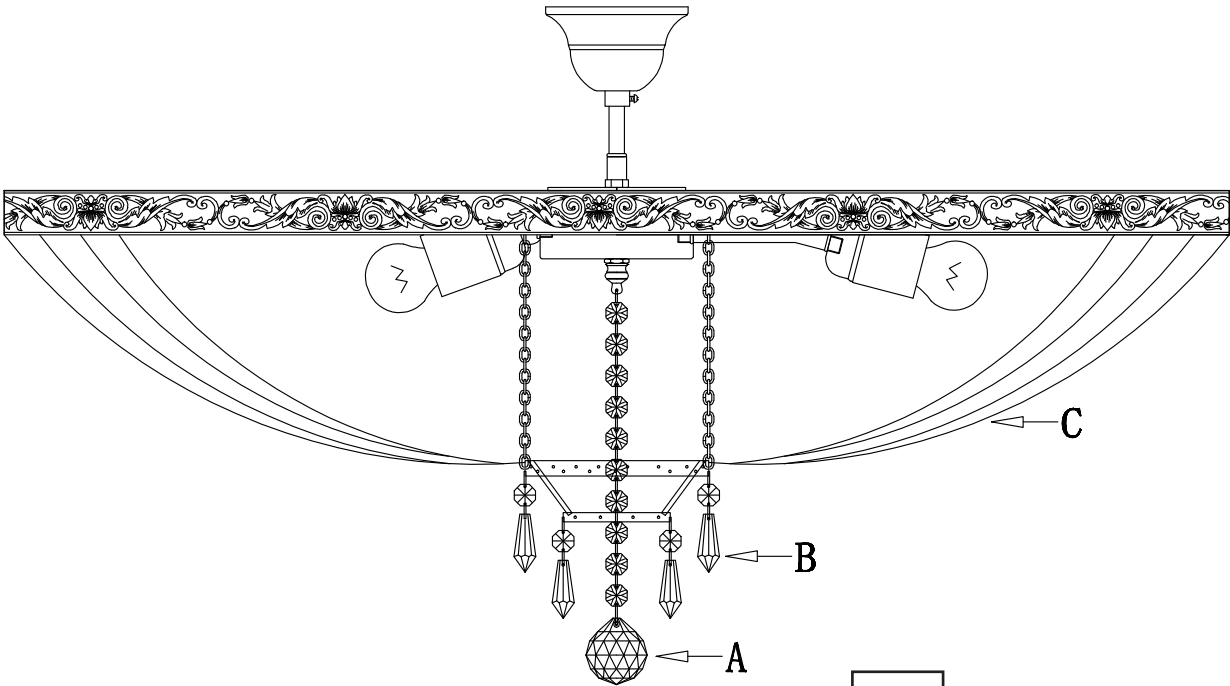

Instruction

Collection: Diamant crystal
Series: Palace
Model: DIA890-CL-10-G
Suspended

10 x E27 (60w)

MAYTONI
DECORATIVE LIGHTING

www.maytoni.de