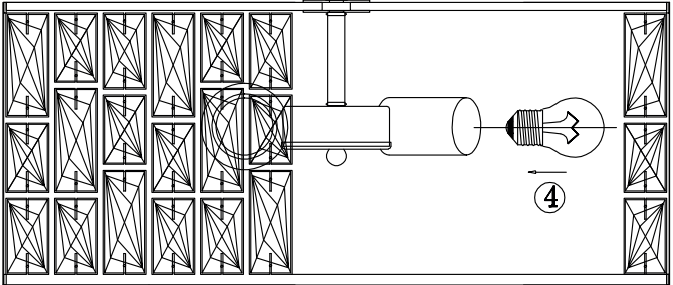

# Instruction

Collection: Modern  
Series: Gelid  
Model: MOD184-PL-04-CH  
Suspended

- Suspended

  
4 x E27 (60w)

**MAYTONI**  
DECORATIVE LIGHTING

[www.maytoni.de](http://www.maytoni.de)