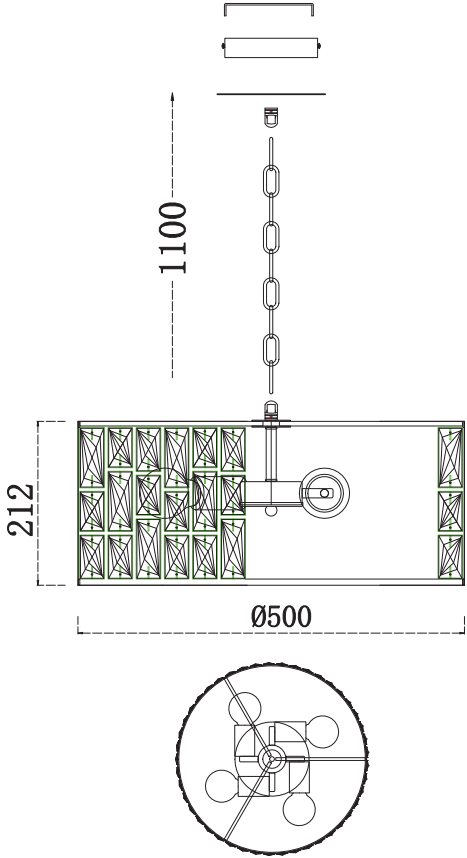

# Instruction

Collection: Modern  
Series: Gelid  
Model: MOD184-PL-04-CH  
Suspended

- Suspended

  
4 x E27 (60w)

**MAYTONI**  
DECORATIVE LIGHTING

[www.maytoni.de](http://www.maytoni.de)