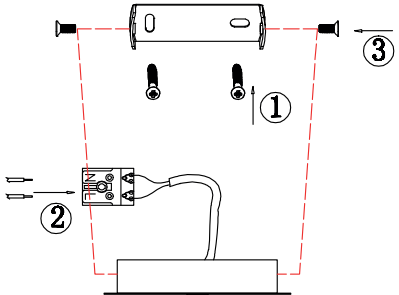

# Instruction

Collection: Modern  
Series: Gelid  
Model: MOD184-PL-04-CH  
Suspended

- Suspended

  
4 x E27 (60w)

**MAYTONI**  
DECORATIVE LIGHTING

[www.maytoni.de](http://www.maytoni.de)