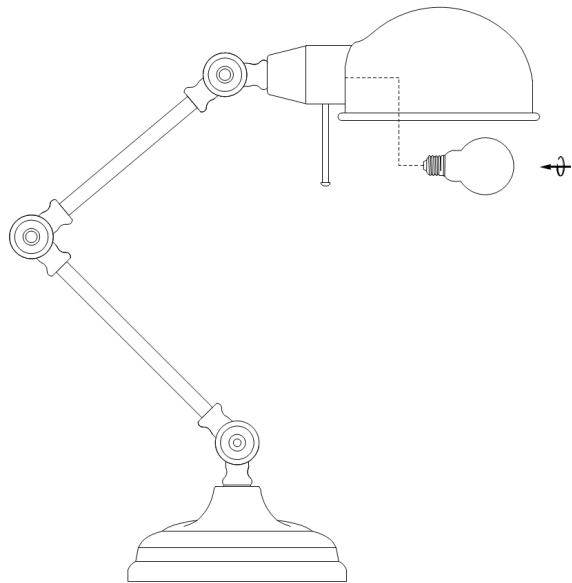

# Instruction

Collection: TABLE & FLOOR

Series: ZEPPO 137

Model: Z137-TL-01-GR

Mobile

- Mobile

1 x E27 (40W)

**MAYTONI**  
DECORATIVE LIGHTING