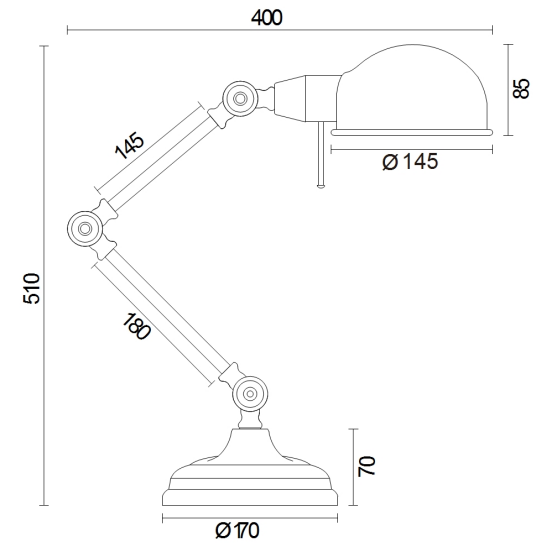

# Instruction

Collection: TABLE & FLOOR

Series: ZEPPO 137

Model: Z137-TL-01-GR

Mobile

- Mobile

1 x E27 (40W)

**MAYTONI**  
DECORATIVE LIGHTING