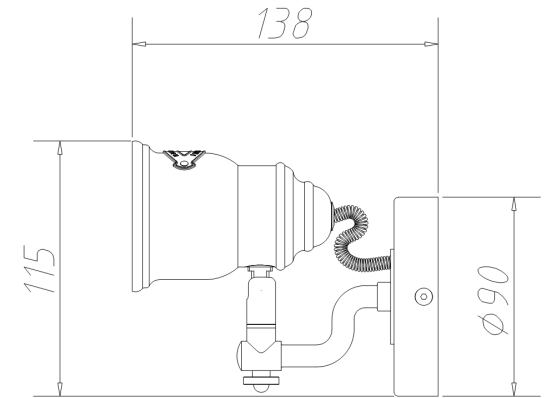

Instruction

Collection: LOFT
Series: BORGO
Model: SP315-CW-01-BR
Wall & ceiling

- Wall & ceiling

1 x GU10 (50W)

MAYTONI
DECORATIVE LIGHTING

www.maytoni.de