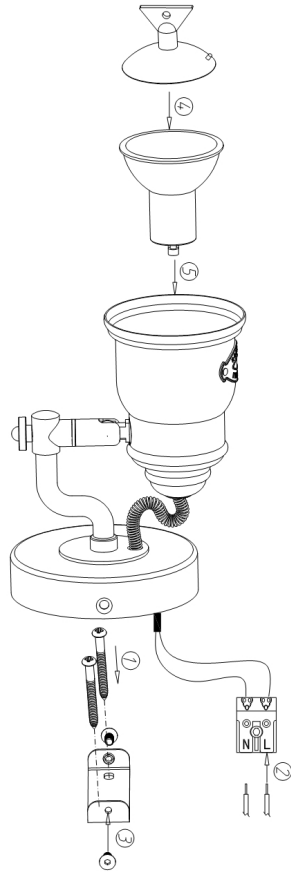

Instruction

Collection: SPOT
Series: BORGO
Model: SP315-CW-01-BR
Wall & ceiling

- Wall & ceiling

1 x GU10 (50W)

MAYTONI
DECORATIVE LIGHTING

www.maytoni.de