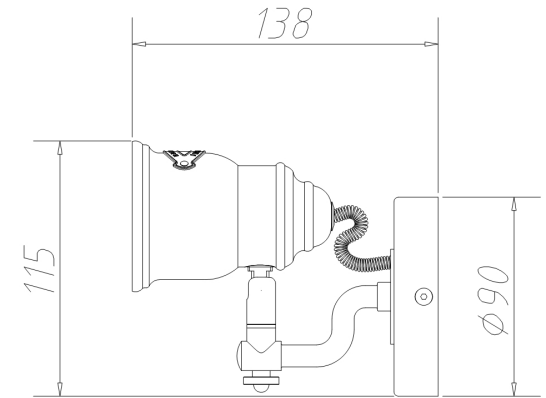

Instruction

Collection: SPOT
Series: BORGO
Model: SP315-CW-01-BR
Wall & ceiling

- Wall & ceiling

1 x GU10 (50W)

MAYTONI
DECORATIVE LIGHTING

www.maytoni.de