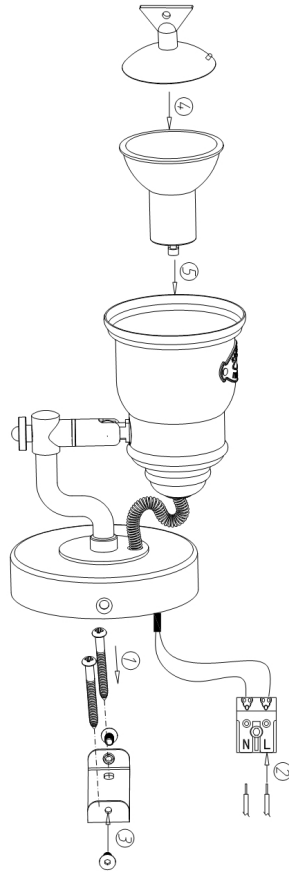

Instruction

Collection: LOFT
Series: BORGO
Model: SP315-CW-01-BR
Wall & ceiling

- Wall & ceiling

1 x GU10 (50W)

MAYTONI
DECORATIVE LIGHTING

www.maytoni.de