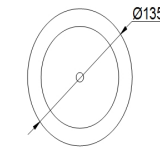

# Instruction

Collection: PENDANT  
Series: BARI  
Model: MOD251-PL-01-FW  
Ceiling

- Ceiling

1 x E14 (40W)

**MAYTONI**  
DECORATIVE LIGHTING

[www.maytoni.de](http://www.maytoni.de)