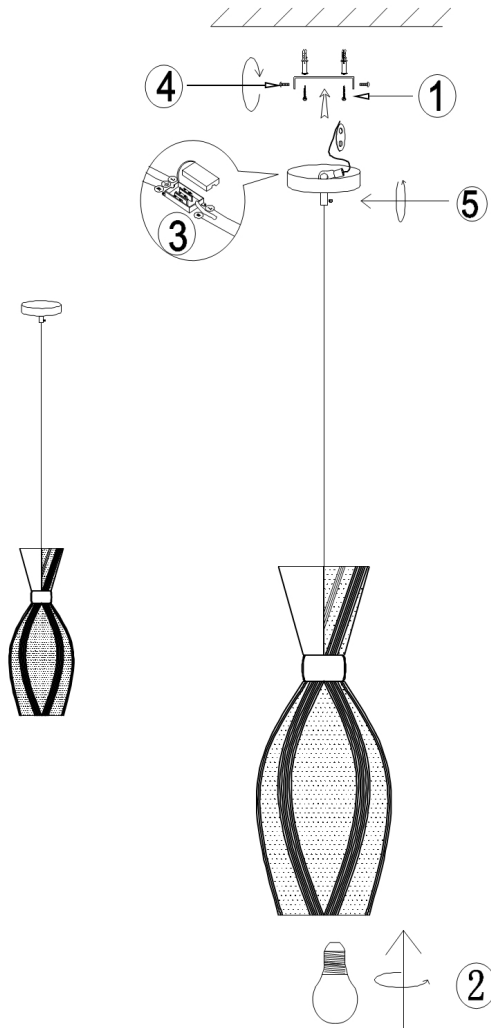

# Instruction

Collection: PENDANT  
Series: BARI  
Model: MOD251-PL-01-FW  
Ceiling

- Ceiling

1 x E14 (40W)

**MAYTONI**  
DECORATIVE LIGHTING

[www.maytoni.de](http://www.maytoni.de)