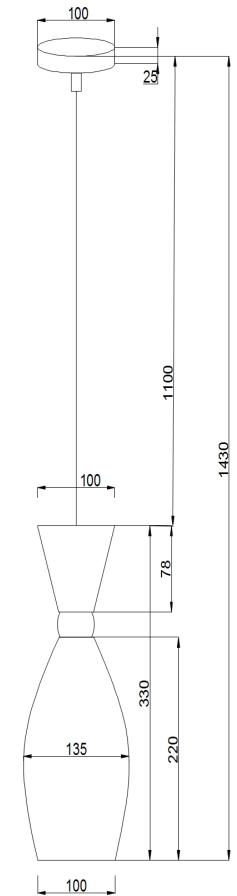

# Instruction

Collection: PENDANT  
Series: BARI  
Model: MOD251-PL-01-FW  
Ceiling

- Ceiling

1 x E14 (40W)

**MAYTONI**  
DECORATIVE LIGHTING

[www.maytoni.de](http://www.maytoni.de)