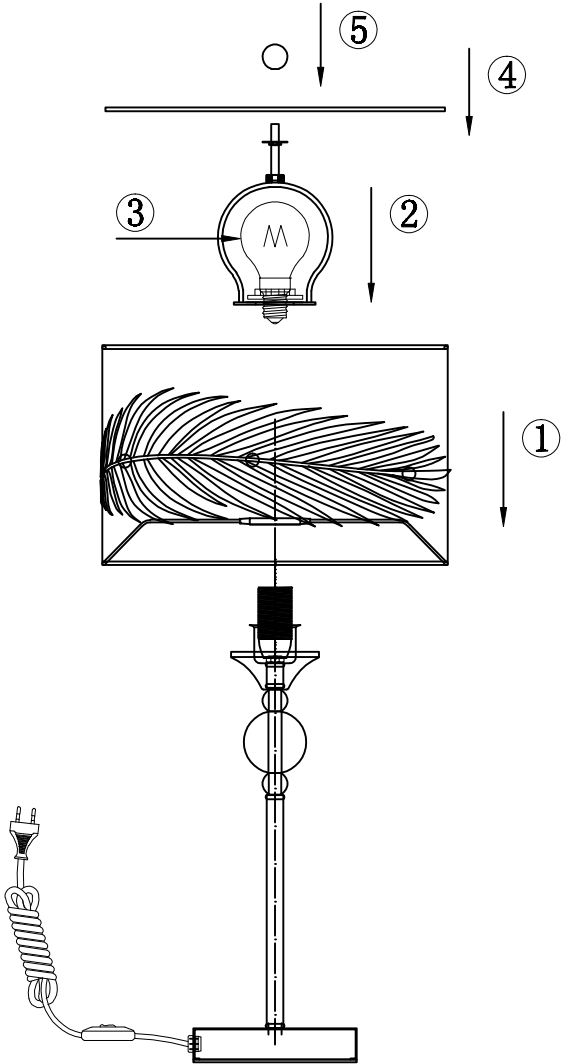

Instruction

Collection: House
Series: Fam
Model: H428-TL-01-WG
Mobile

1 x E14 (40w)

MAYTONI
DECORATIVE LIGHTING

www.maytoni.de