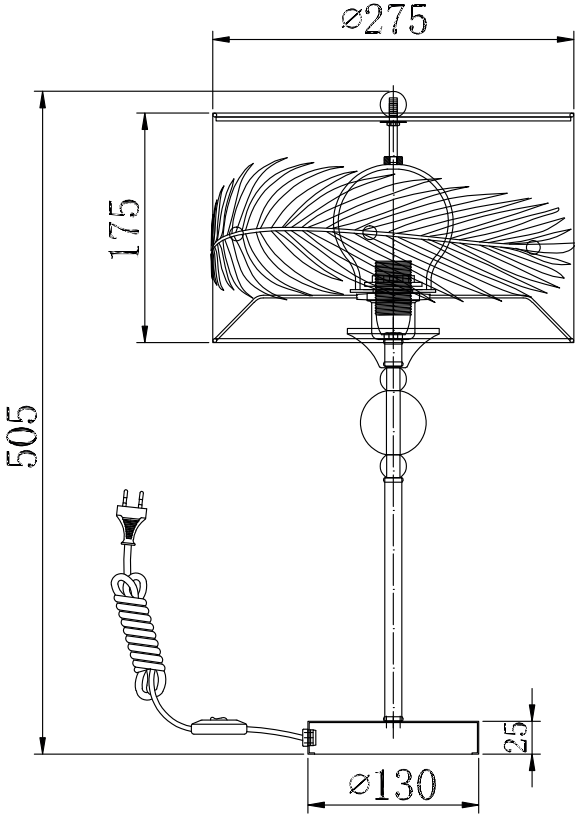

Instruction

Collection: House
Series: Fam
Model: H428-TL-01-WG
Mobile

1 x E14 (40w)

MAYTONI
DECORATIVE LIGHTING

www.maytoni.de