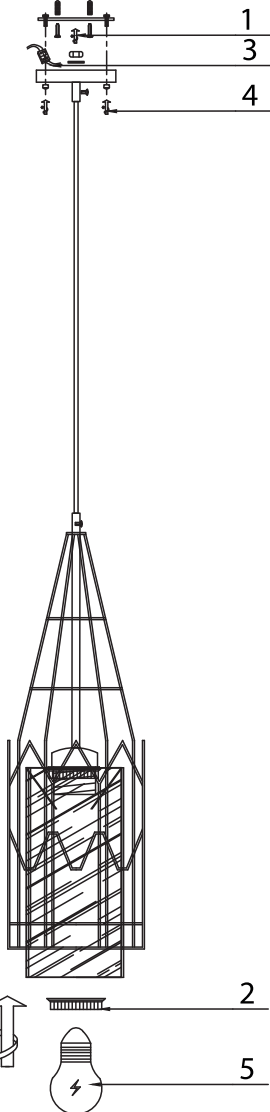

# Instruction

Collection: Loft  
Series: City  
Model: T192-PL-01-B  
Suspended

  
1 x E27 (40w)

**MAYTONI**  
DECORATIVE LIGHTING  
[www.maytoni.de](http://www.maytoni.de)