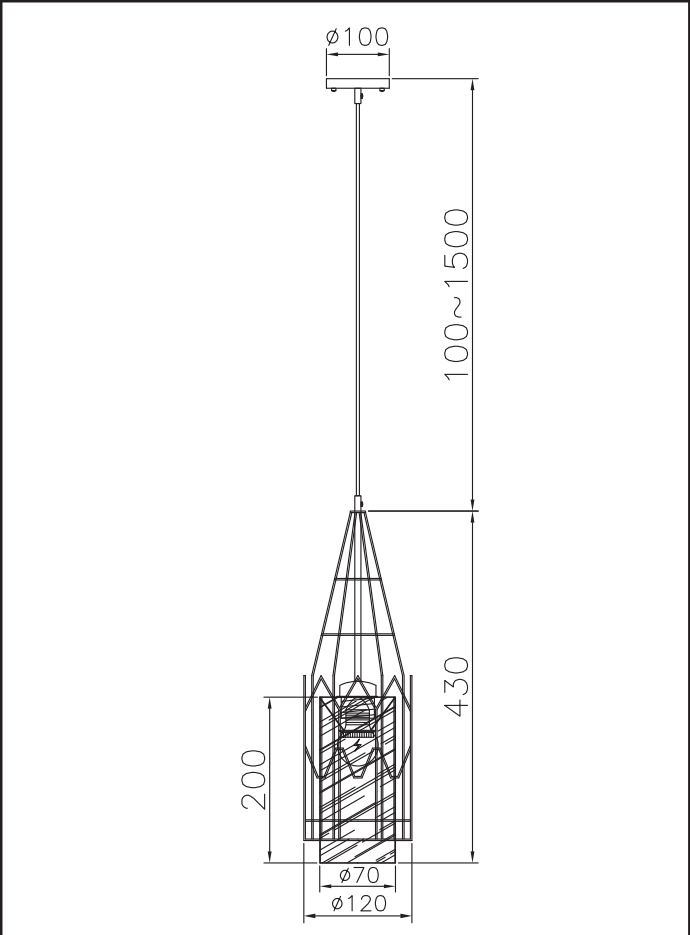

# Instruction

Collection: Loft  
Series: City  
Model: T192-PL-01-B  
Suspended

  
1 x E27 (40w)

**MAYTONI**  
DECORATIVE LIGHTING  
[www.maytoni.de](http://www.maytoni.de)