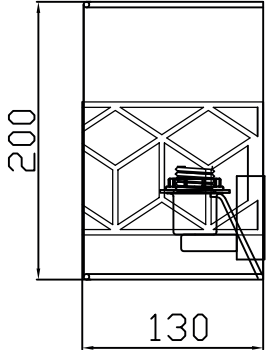

# Instruction

Collection: House  
Series: Messina  
Model: H223-WL-02-G  
Wall-mounted

– Wall-mounted

2 x E14 (40w)

**MAYTONI**  
DECORATIVE LIGHTING

[www.maytoni.de](http://www.maytoni.de)