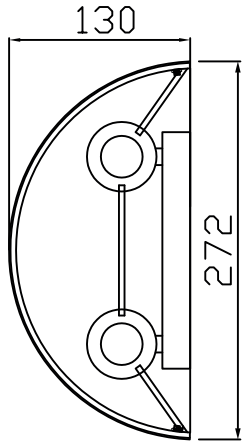

# Instruction

Collection: House  
Series: Messina  
Model: H223-WL-02-G  
Wall-mounted

– Wall-mounted

2 x E14 (40w)

**MAYTONI**  
DECORATIVE LIGHTING

[www.maytoni.de](http://www.maytoni.de)