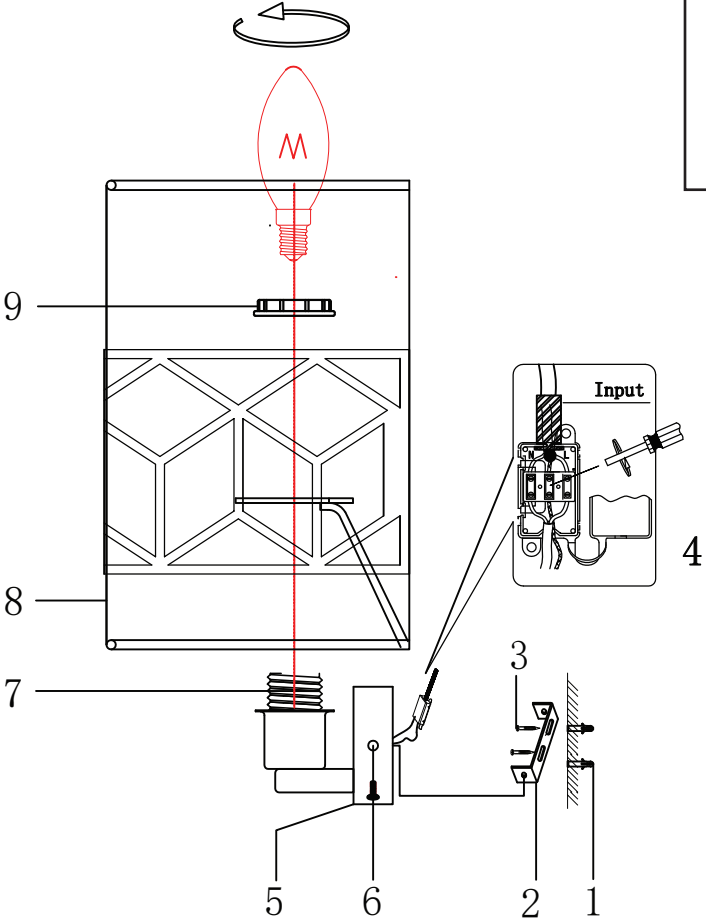

# Instruction

Collection: House  
Series: Messina  
Model: H223-WL-02-G  
Wall-mounted

– Wall-mounted

2 x E14 (40w)

**MAYTONI**  
DECORATIVE LIGHTING

[www.maytoni.de](http://www.maytoni.de)