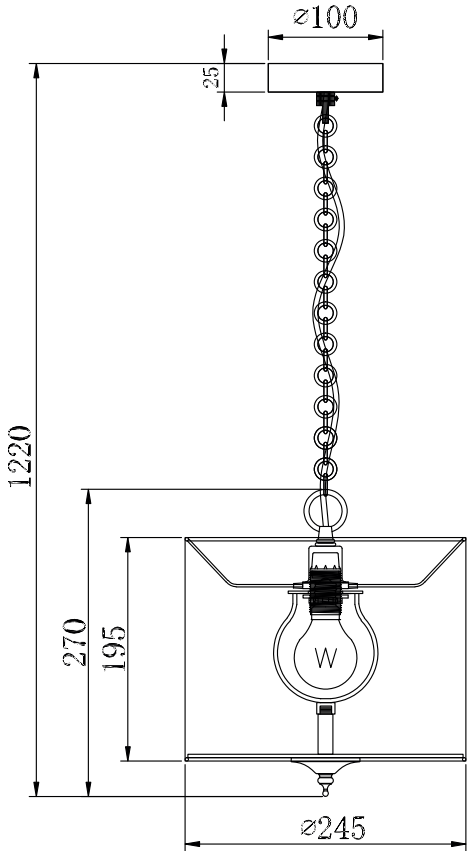

Instruction

Collection: House
Series: Fam
Model: H428-PL-01-WG
Suspended

1 x E14 (40w)

MAYTONI
DECORATIVE LIGHTING

www.maytoni.de