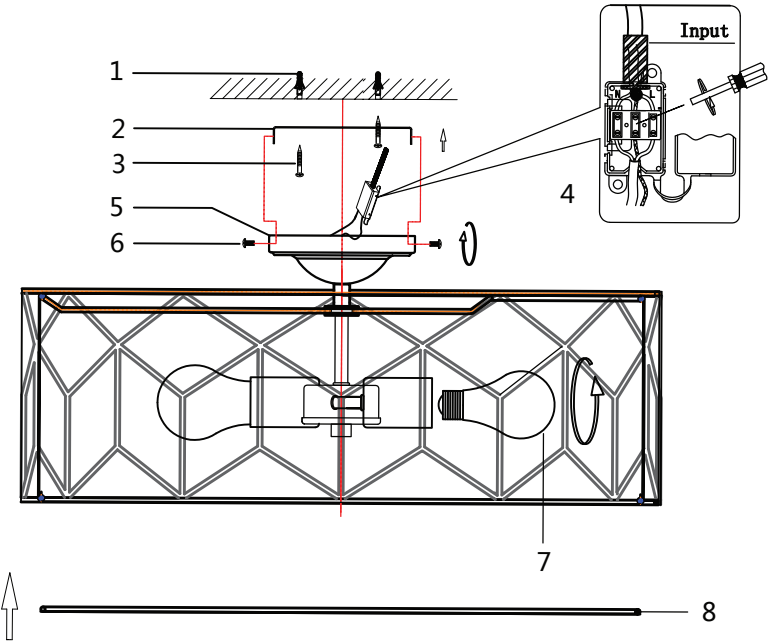

Instruction

Collection: House
Series: Messina
Model: H223-PL-03-G
Ceiling

3 x E27 (40w)

MAYTONI
DECORATIVE LIGHTING

www.maytoni.de