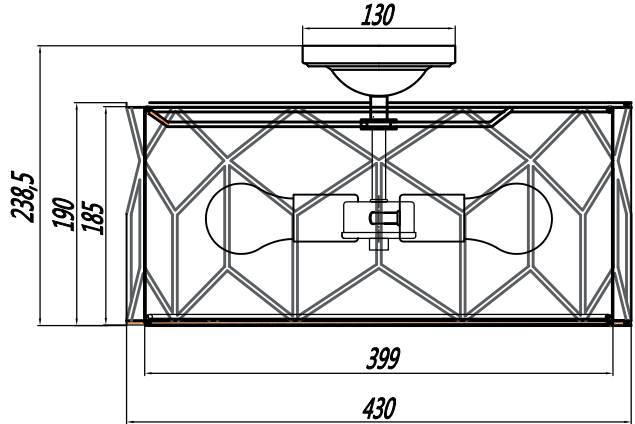

Instruction

Collection: House
Series: Messina
Model: H223-PL-03-G
Ceiling

3 x E27 (40w)

MAYTONI
DECORATIVE LIGHTING

www.maytoni.de