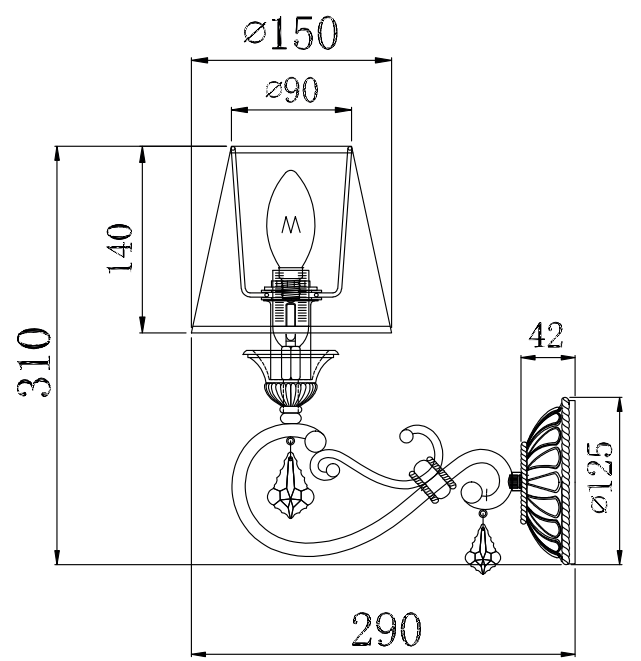

Instruction

Collection: House
 Series: Valbonne
 Model: H258-WL-01-G
 Wall-mounted

A=1
 B=1

 - Wall-mounted

 1 x E14 (40w)

MAYTONI
 DECORATIVE LIGHTING
www.maytoni.de