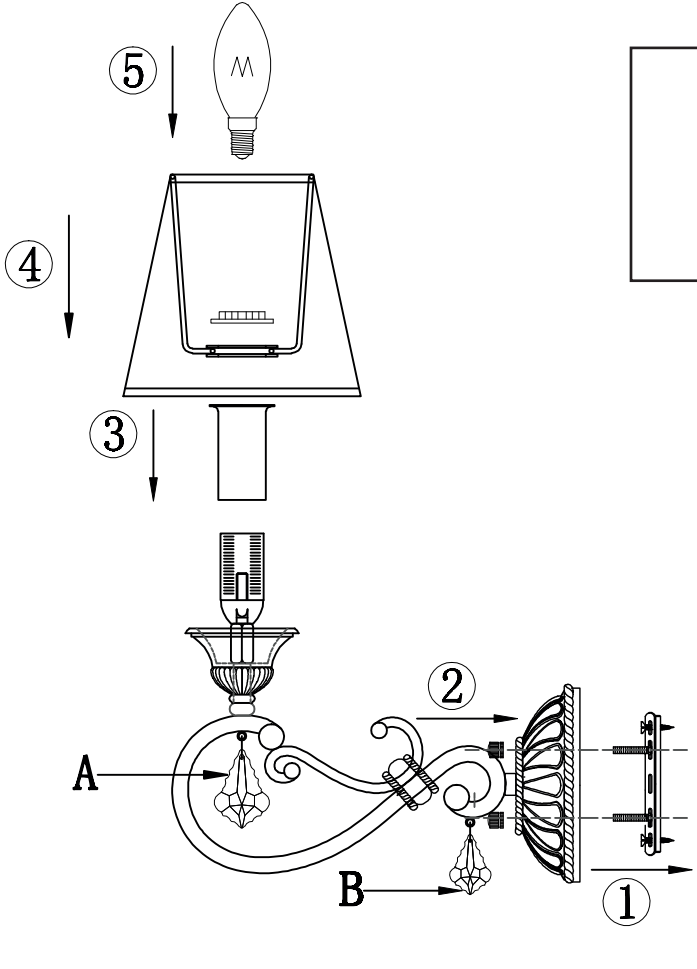

Instruction

Collection: House
 Series: Valbonne
 Model: H258-WL-01-G
 Wall-mounted

A=1
 B=1

 - Wall-mounted

 1 x E14 (40w)

MAYTONI
 DECORATIVE LIGHTING
www.maytoni.de