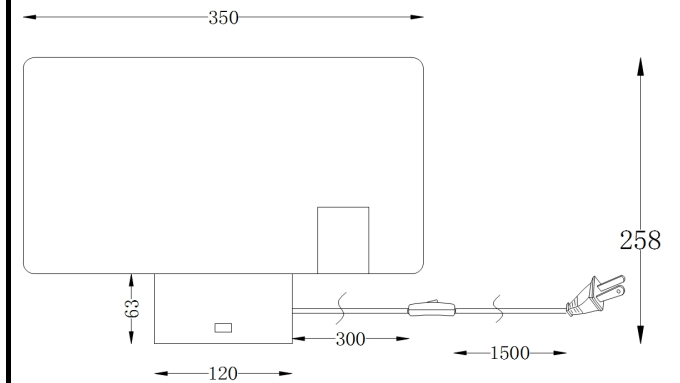

Instruction

Collection: TABLE & FLOOR
Series: RACK
Model: C182-TL-01-W
Wall

1 x E27 (60W)

MAYTONI
DECORATIVE LIGHTING

www.maytoni.de