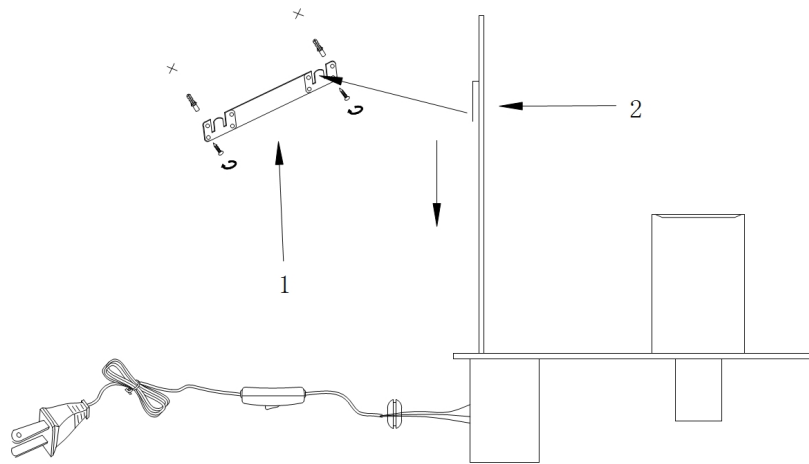

Instruction

Collection: TABLE & FLOOR
Series: RACK
Model: C182-TL-01-W
Wall

1 x E27 (60W)

MAYTONI
DECORATIVE LIGHTING

www.maytoni.de