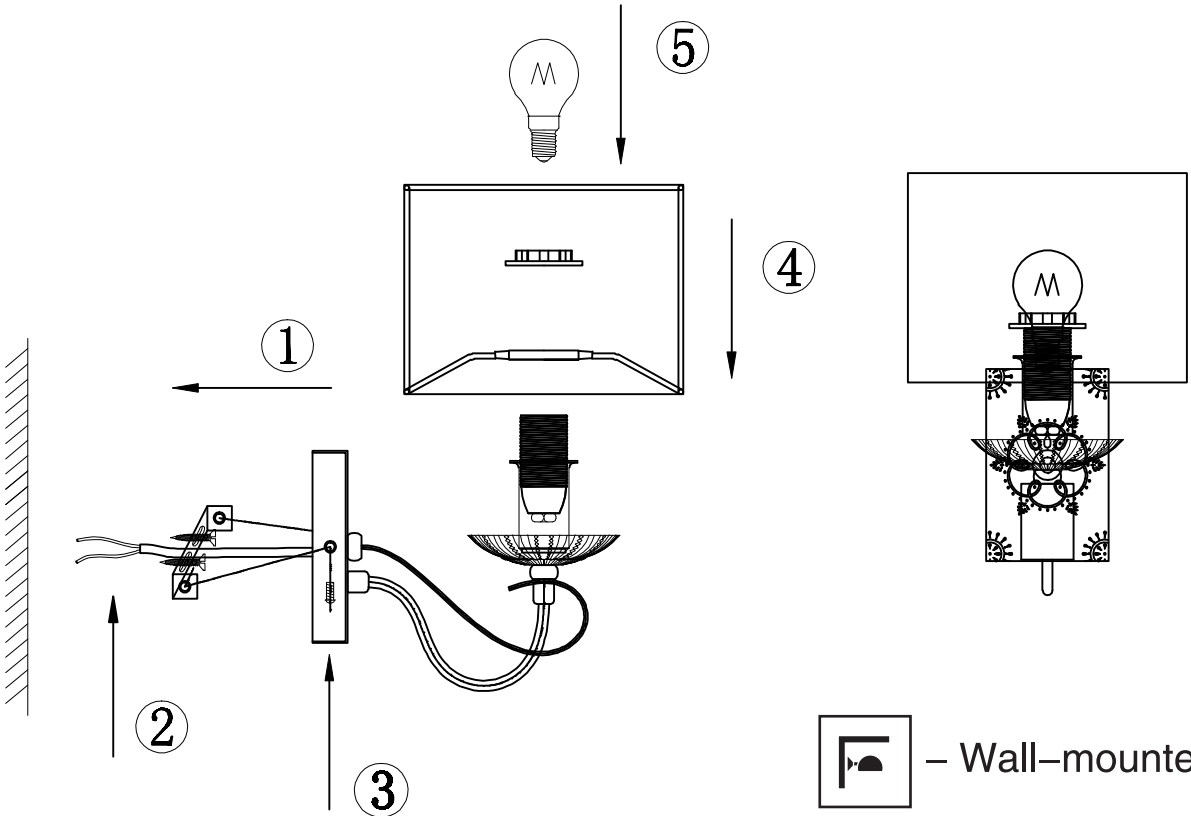

Instruction

Collection: House
Series: Cable
Model: H357-WL-01-BG
Wall-mounted

1 x E14 (40w)

MAYTONI
DECORATIVE LIGHTING

www.maytoni.de