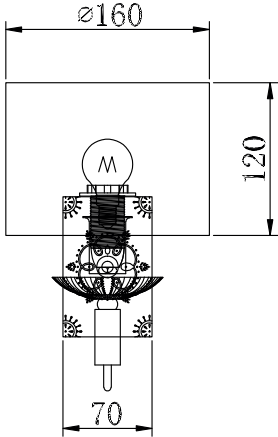

Instruction

Collection: House
Series: Cable
Model: H357-WL-01-BG
Wall-mounted

1 x E14 (40w)

MAYTONI
DECORATIVE LIGHTING

www.maytoni.de