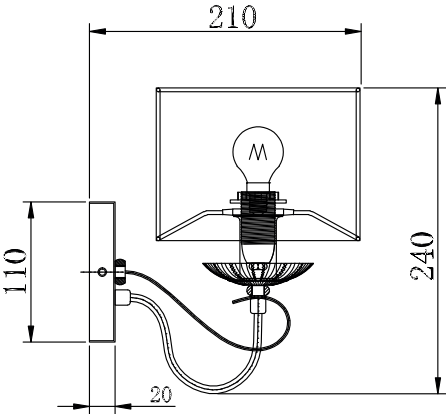

Instruction

Collection: House
Series: Cable
Model: H357-WL-01-BG
Wall-mounted

1 x E14 (40w)

MAYTONI
DECORATIVE LIGHTING

www.maytoni.de