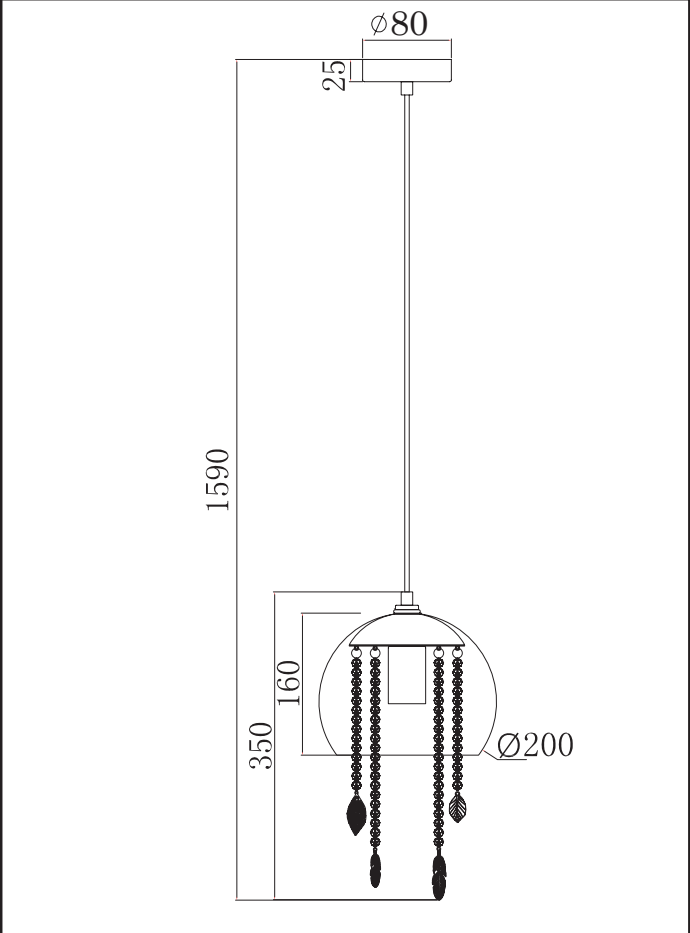

Instruction

Collection: Pendant
Series: Equorin
Model: MOD197-PL-01-G
Pendant lamp

1 x E27 (60w)

MAYTONI
DECORATIVE LIGHTING
www.maytoni.de