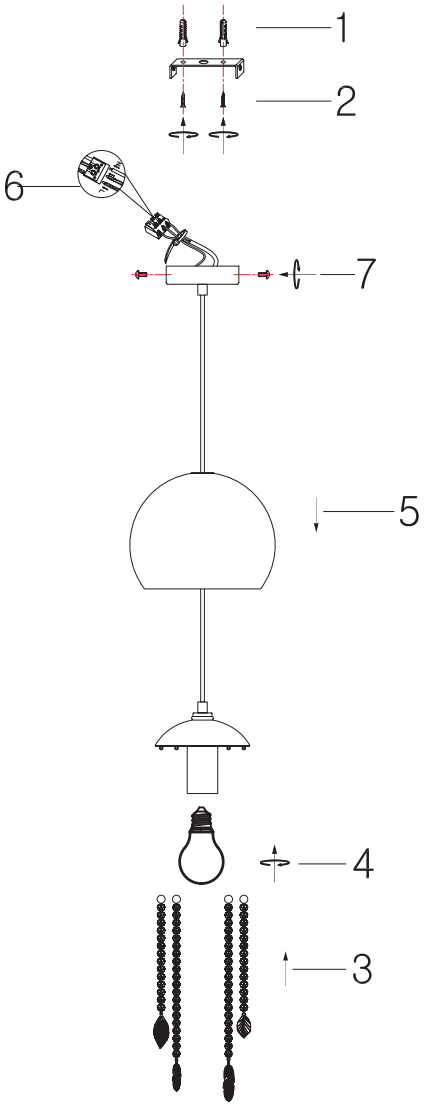

Instruction

Collection: Pendant
Series: Equorin
Model: MOD197-PL-01-G
Pendant lamp

1 x E27 (60w)

MAYTONI
DECORATIVE LIGHTING
www.maytoni.de