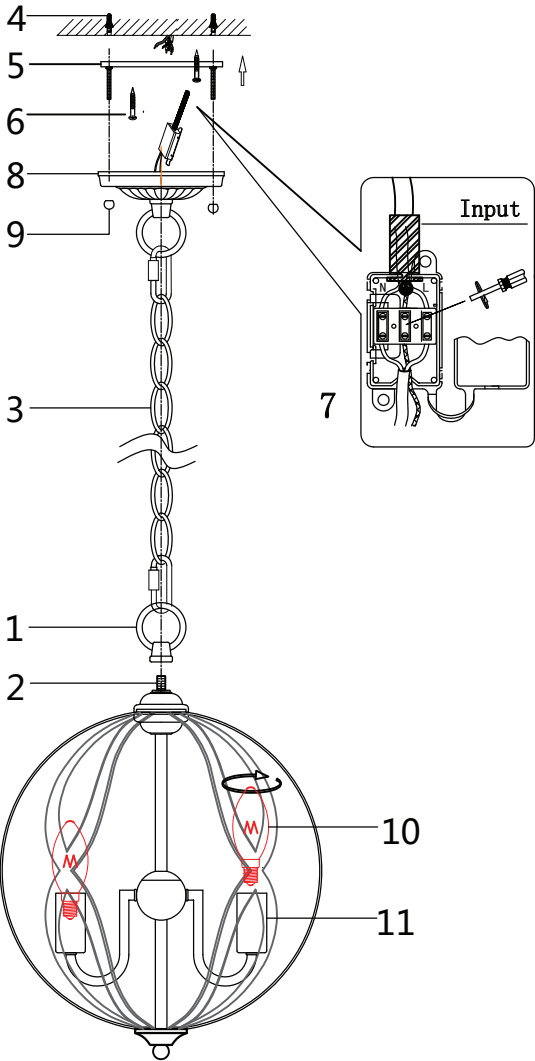

Instruction

Collection: House
Series: Petra
Model: H536-PL-03-G
Suspended

3 x E14 (40w)

MAYTONI
DECORATIVE LIGHTING

www.maytoni.de