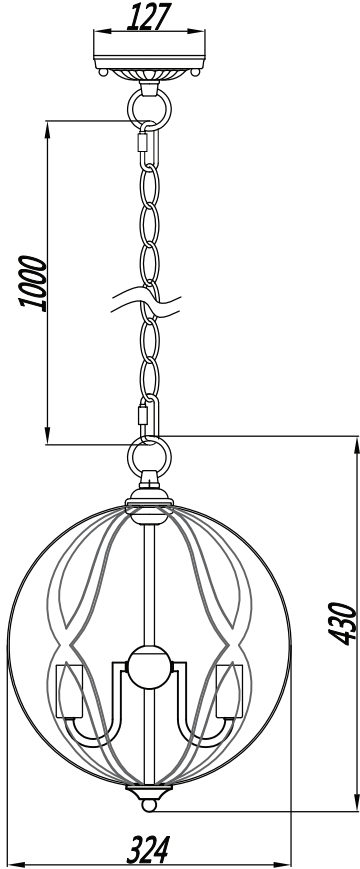

Instruction

Collection: House
Series: Petra
Model: H536-PL-03-G
Suspended

3 x E14 (40w)

MAYTONI
DECORATIVE LIGHTING

www.maytoni.de