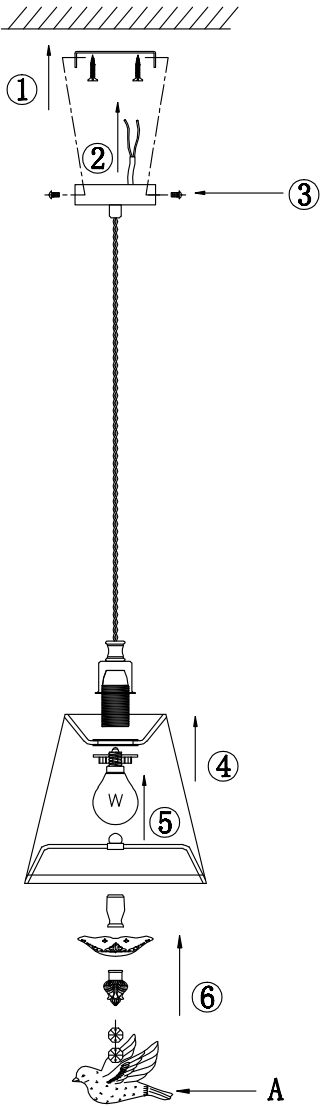

# Instruction

Collection: Elegant  
Series: Passarinho  
Model: ARM001-22-W  
Ceiling

A=1

1 x E14 (40w)

**MAYTONI**  
DECORATIVE LIGHTING

[www.maytoni.de](http://www.maytoni.de)