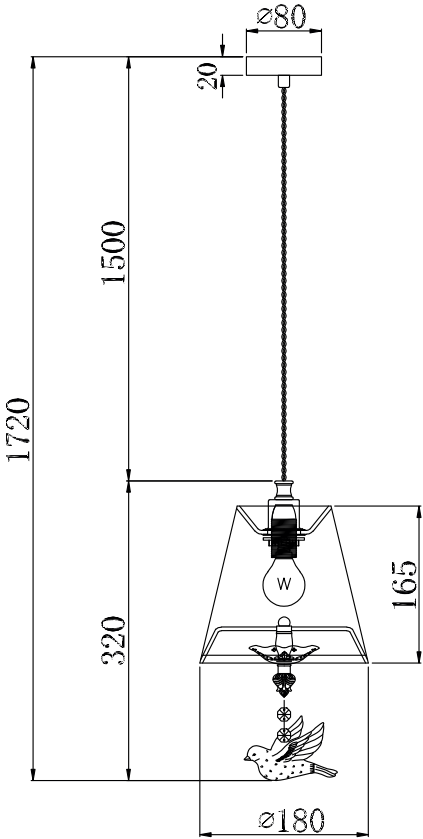

# Instruction

Collection: Elegant  
Series: Passarinho  
Model: ARM001-22-W  
Ceiling

A=1

1 x E14 (40w)

**MAYTONI**  
DECORATIVE LIGHTING

[www.maytoni.de](http://www.maytoni.de)