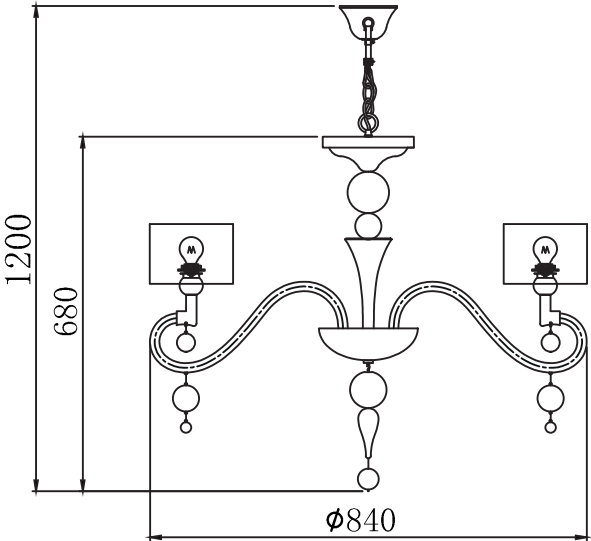

Instruction

Collection: Modern
 Series: Bubble Dreams
 Model: MOD603-08-N
 Suspended

A=8
 B=8
 C=1

 - Suspended

 8 x E14 (40w)

MAYTONI
 DECORATIVE LIGHTING

www.maytoni.de