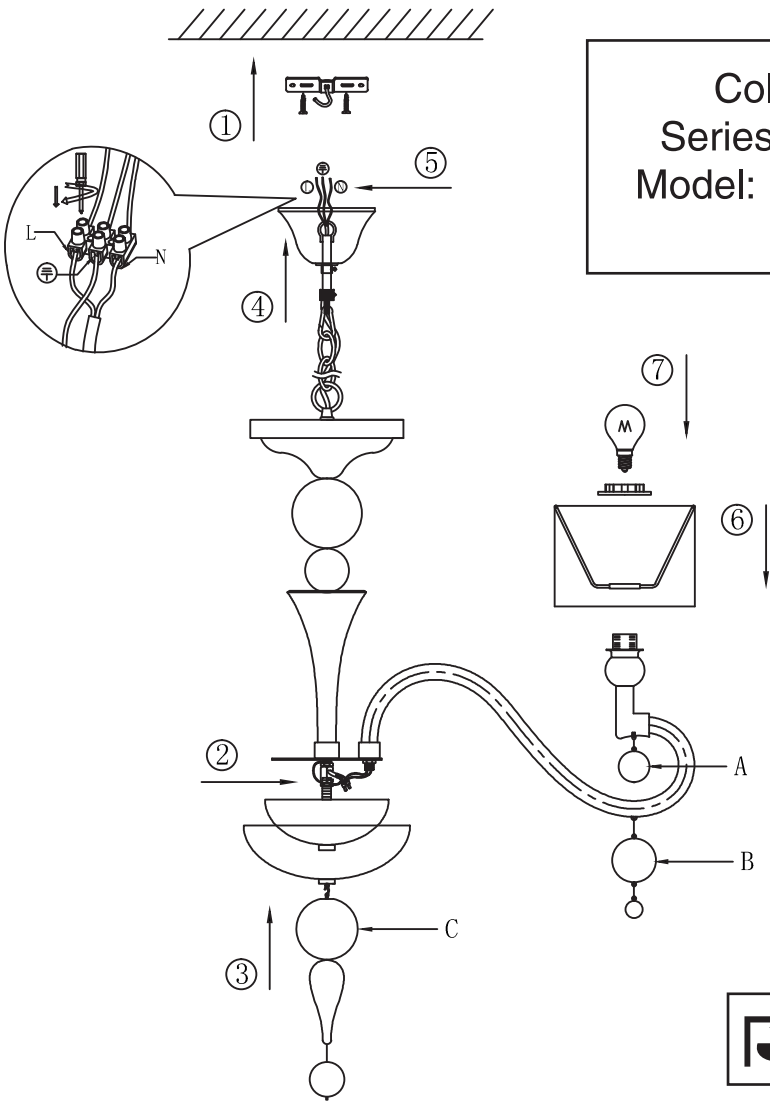

Instruction

Collection: Modern
 Series: Bubble Dreams
 Model: MOD603-08-N
 Suspended

A=8
 B=8
 C=1

 - Suspended

 8 x E14 (40w)

MAYTONI
 DECORATIVE LIGHTING

www.maytoni.de