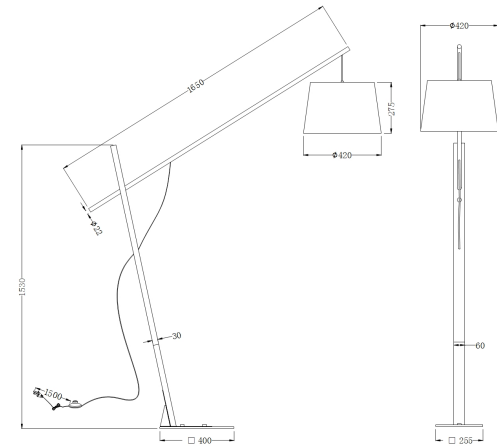

Instruction

Collection: TABLE & FLOOR

Series: LAREDO

Model: Z549FL-01W

Mobile

- Mobile

1 x E27 (60W)

MAYTONI
DECORATIVE LIGHTING