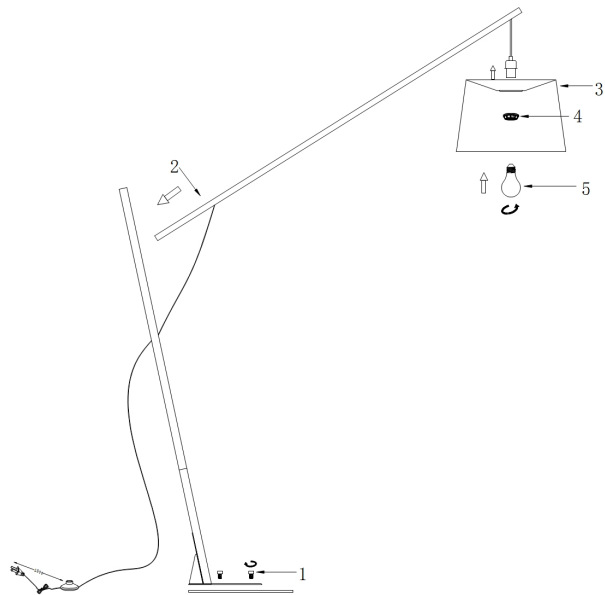

Instruction

Collection: TABLE & FLOOR

Series: LAREDO

Model: Z549FL-01W

Mobile

- Mobile

1 x E27 (60W)

MAYTONI
DECORATIVE LIGHTING