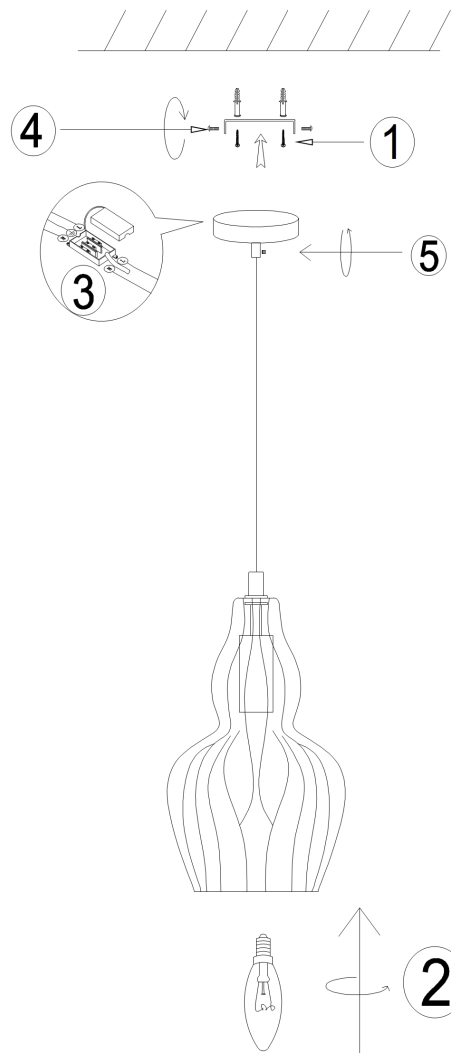

Instruction

Collection: PENDANT
Series: EUSTOMA
Model: MOD238-PL-01-GN
Ceiling

- Ceiling

1 x E14 (40W)

MAYTONI
DECORATIVE LIGHTING

www.maytoni.de