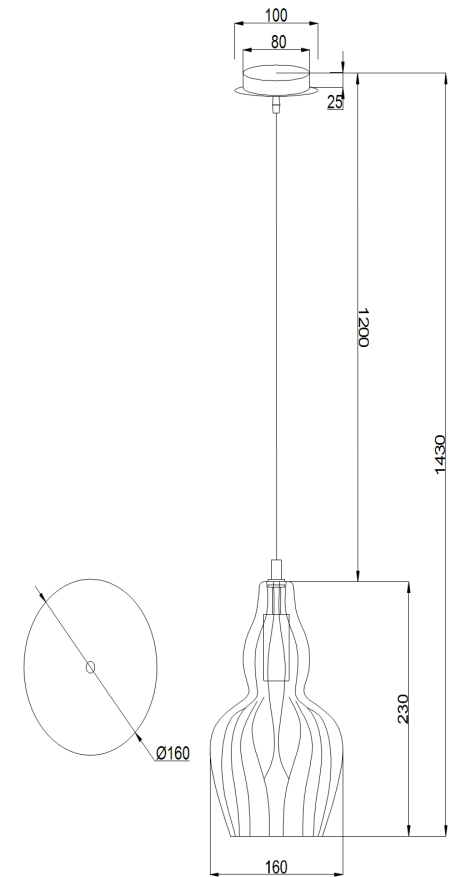

Instruction

Collection: PENDANT
Series: EUSTOMA
Model: MOD238-PL-01-GN
Ceiling

- Ceiling

1 x E14 (40W)

MAYTONI
DECORATIVE LIGHTING

www.maytoni.de