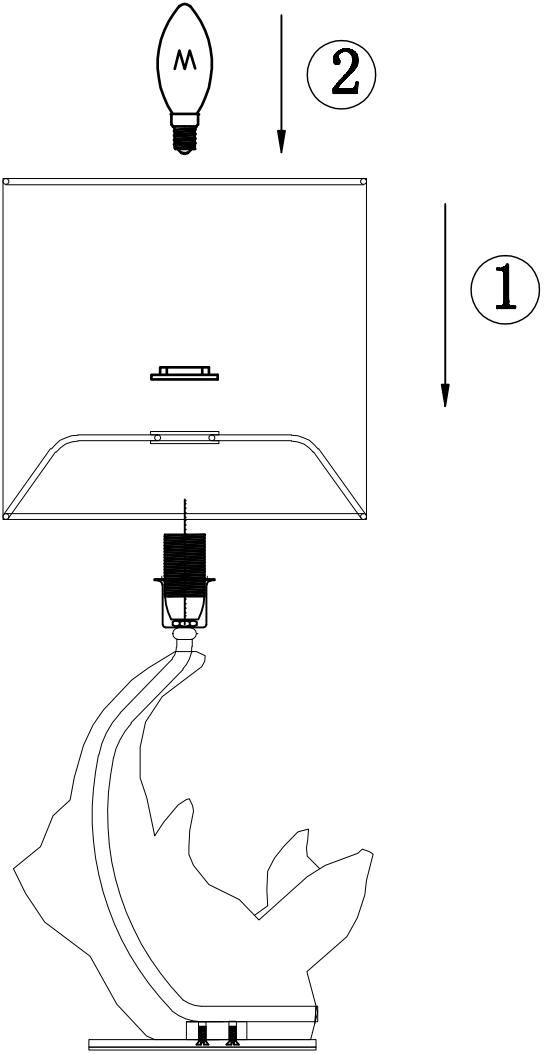

Instruction

Collection: Table & Floor
Series: Nashorn
Model: MOD470-TL-01-B
Mobile

1 x E14 (40w)

MAYTONI
DECORATIVE LIGHTING

www.maytoni.de