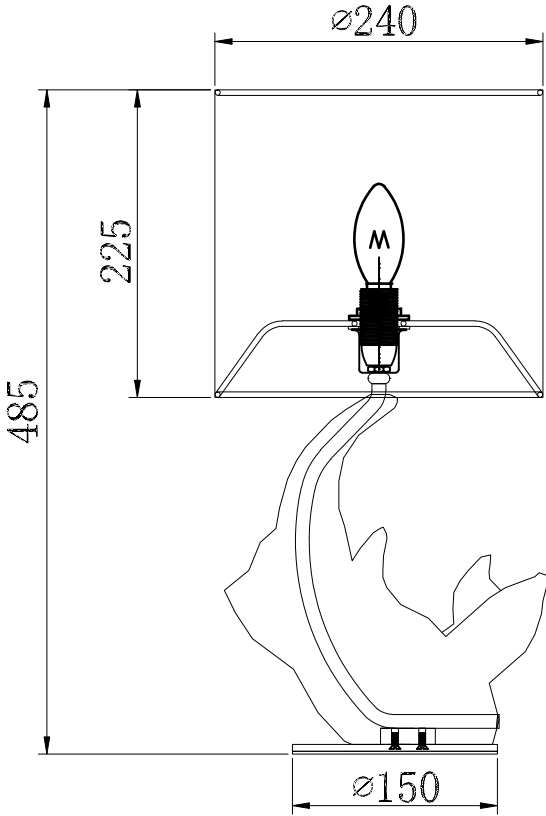

Instruction

Collection: Table & Floor
Series: Nashorn
Model: MOD470-TL-01-B
Mobile

1 x E14 (40w)

MAYTONI
DECORATIVE LIGHTING

www.maytoni.de