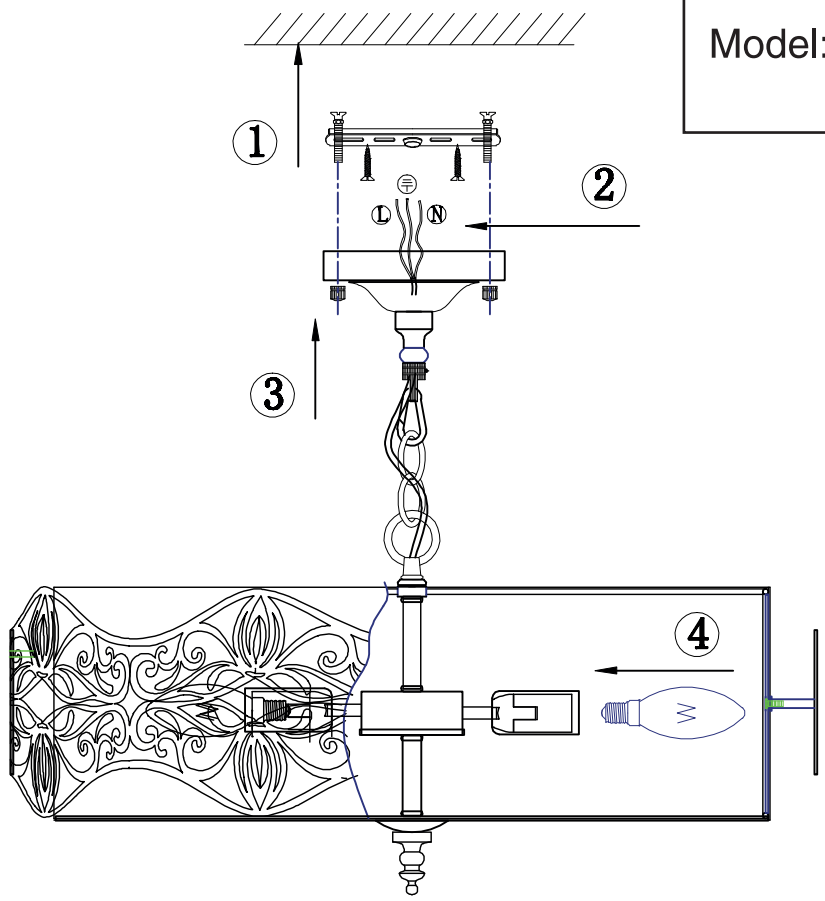

Instruction

Collection: Elegant
Series: Burgeon
Model: ARM959-PL-06-G
Suspended

6 x E14 (40w)

MAYTONI
DECORATIVE LIGHTING
www.maytoni.de