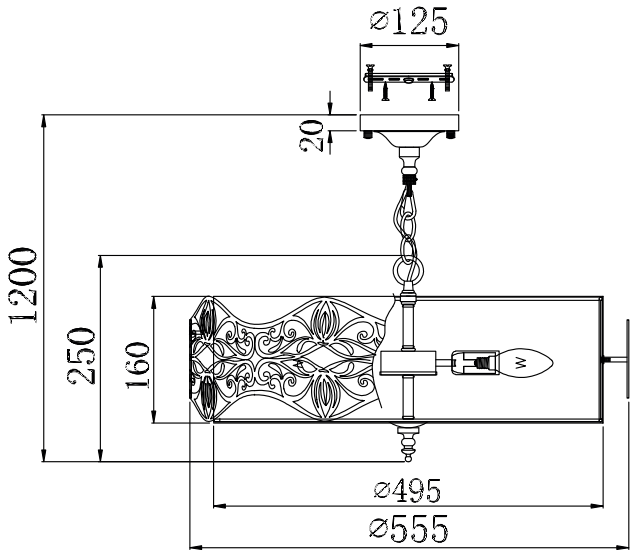

Instruction

Collection: Elegant
Series: Burgeon
Model: ARM959-PL-06-G
Suspended

6 x E14 (40w)

MAYTONI
DECORATIVE LIGHTING
www.maytoni.de