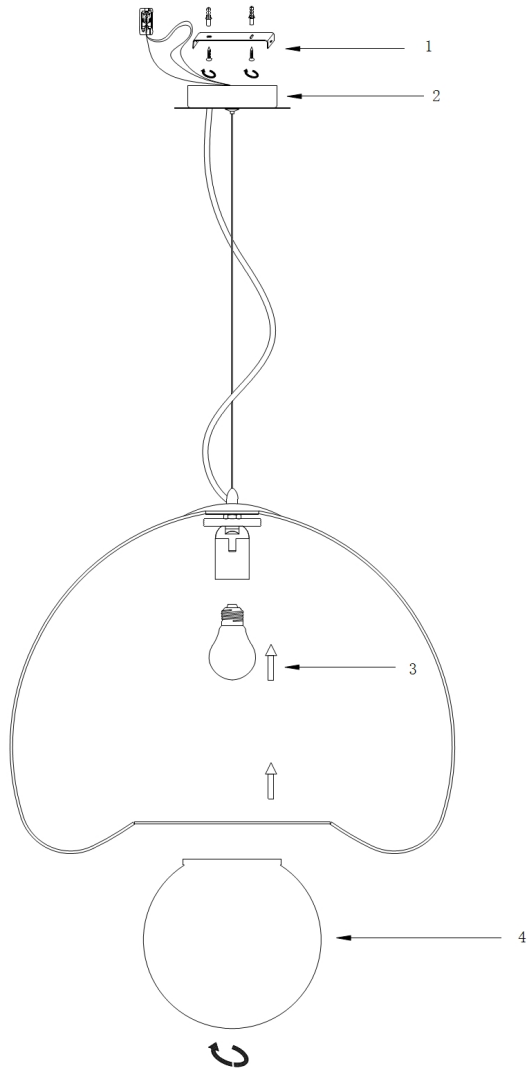

Instruction

Collection: MODERN
Series: POLLY
Model: MOD541PL-01W
Ceiling

- Ceiling

1 x E27 (40W)

MAYTONI
DECORATIVE LIGHTING

www.maytoni.de