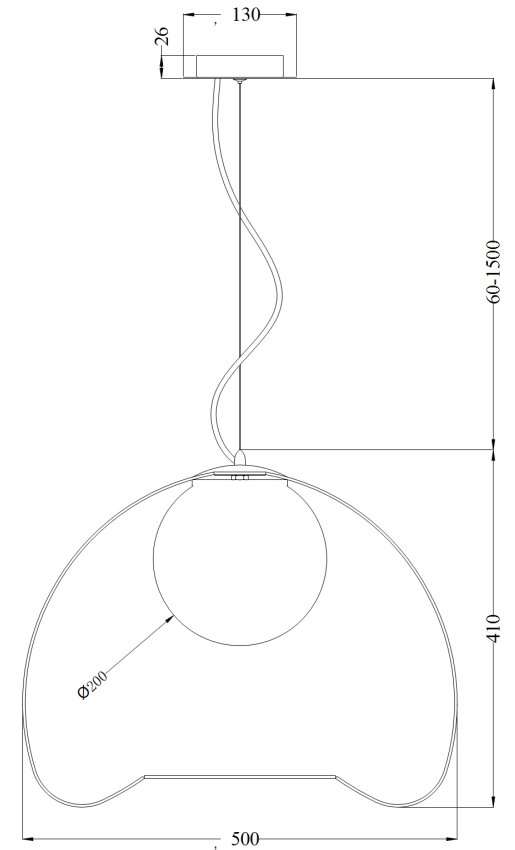

Instruction

Collection: MODERN
Series: POLLY
Model: MOD541PL-01W
Ceiling

- Ceiling

1 x E27 (40W)

MAYTONI
DECORATIVE LIGHTING

www.maytoni.de