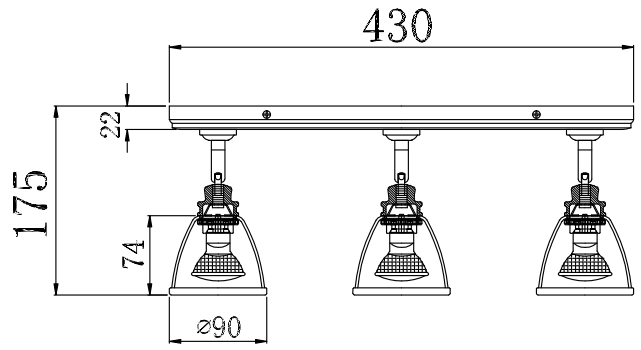

Instruction

Collection: Spot
Series: Agnes
Model: SP289-CW-03-BG
Suspended

 - Suspended

3 x GU10 (35w)

MAYTONI
DECORATIVE LIGHTING
www.maytoni.de