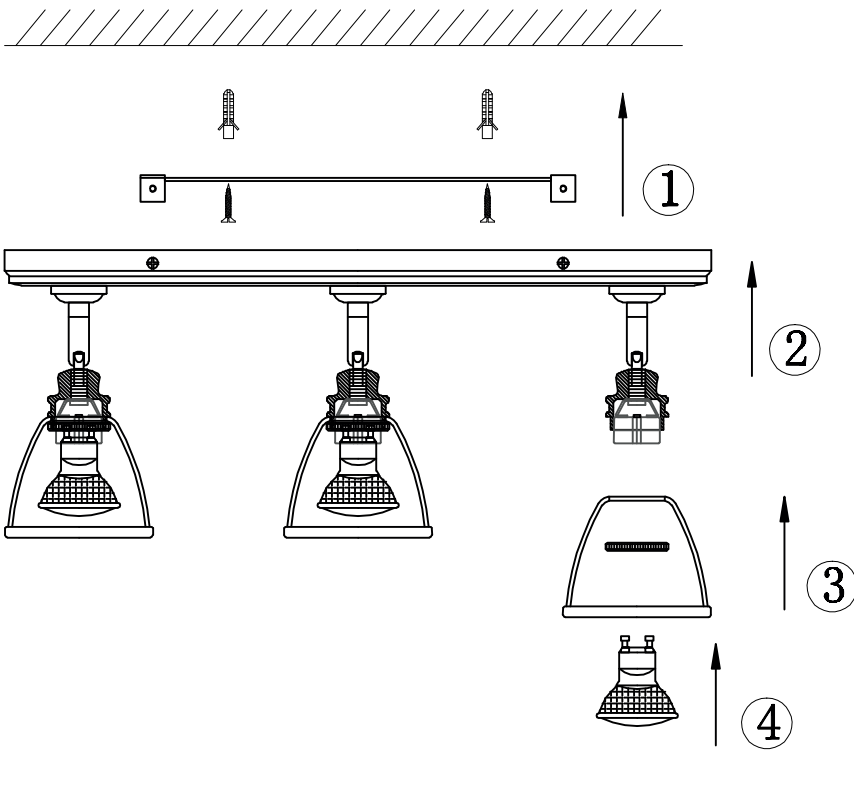

Instruction

Collection: Spot
Series: Agnes
Model: SP289-CW-03-BG
Suspended

 - Suspended

3 x GU10 (35w)

MAYTONI
DECORATIVE LIGHTING
www.maytoni.de