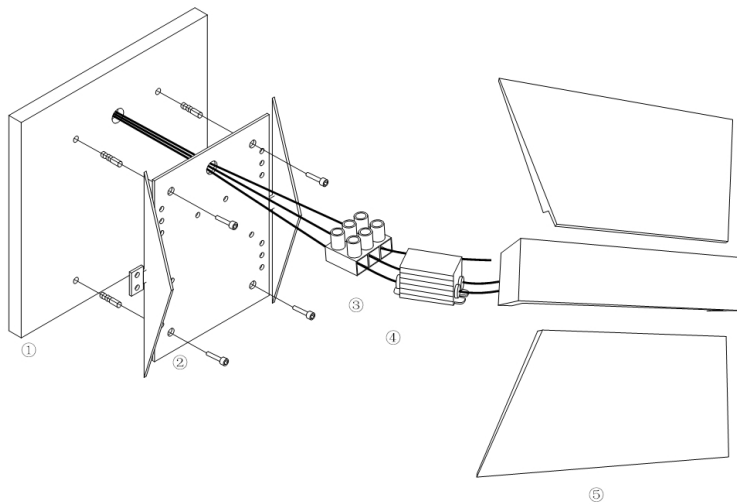

Instruction

Collection: CEILING & WALL

Series: TRAME

Model: C805WL-L7W

Wall

- Wall

max 7W
380 LM

MAYTONI
DECORATIVE LIGHTING