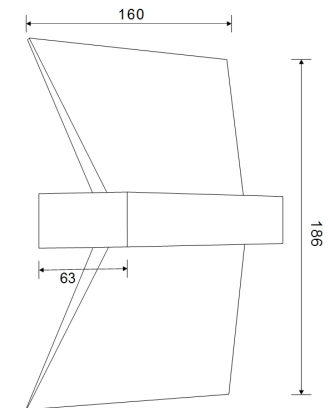

Instruction

Collection: CEILING & WALL

Series: TRAME

Model: C805WL-L7W

Wall

- Wall

max 7W
380 LM

MAYTONI
DECORATIVE LIGHTING