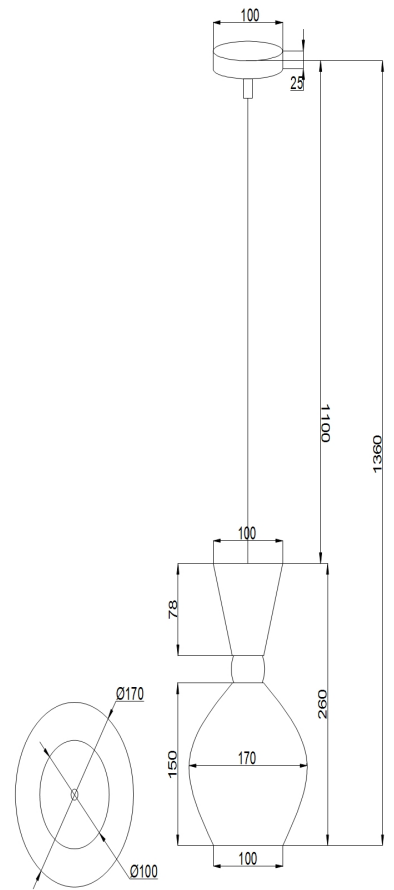

Instruction

Collection: PENDANT
Series: BARI
Model: MOD250-PL-01-FW
Ceiling

1 x E14 (40W)

MAYTONI
DECORATIVE LIGHTING
www.maytoni.de