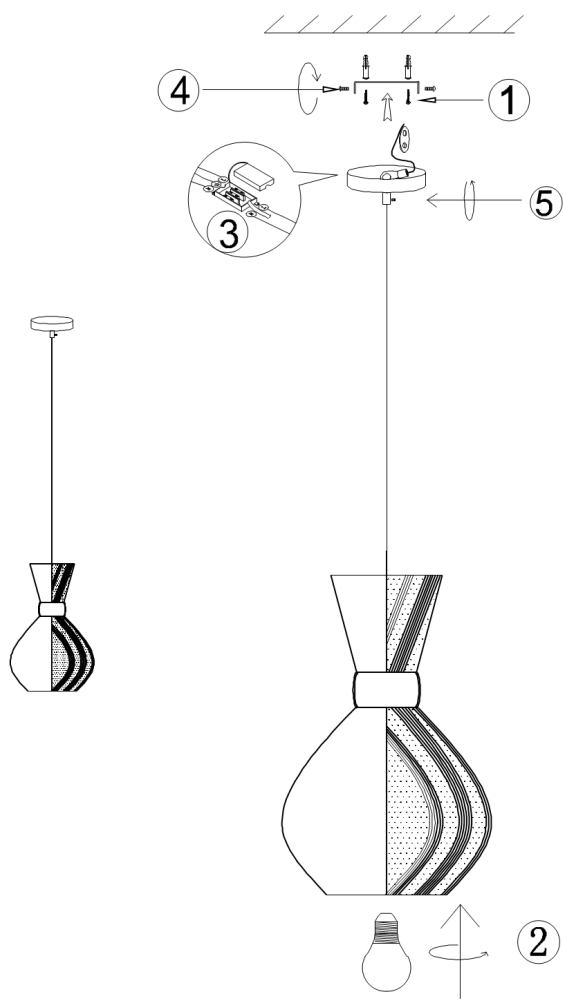

Instruction

Collection: PENDANT
Series: BARI
Model: MOD250-PL-01-FW
Ceiling

1 x E14 (40W)

MAYTONI
DECORATIVE LIGHTING
www.maytoni.de