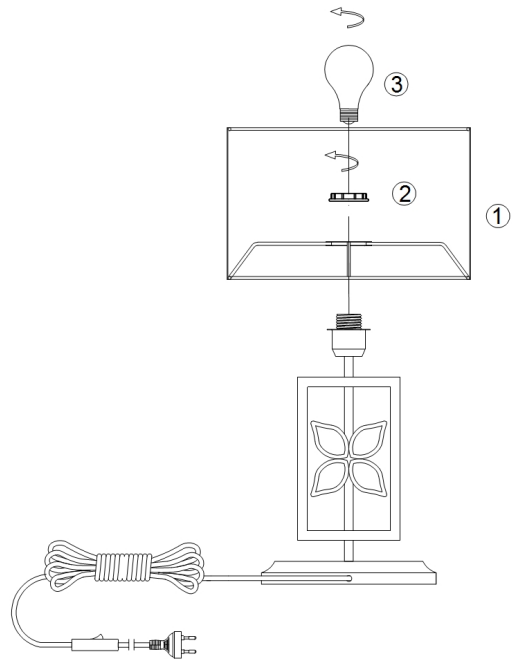

Instruction

Collection: TABLE & FLOOR
Series: MONTANA
Model: H351-TL-01-N
Mobile

- Mobile

1 x E27 (60W)

MAYTONI
DECORATIVE LIGHTING

www.maytoni.de