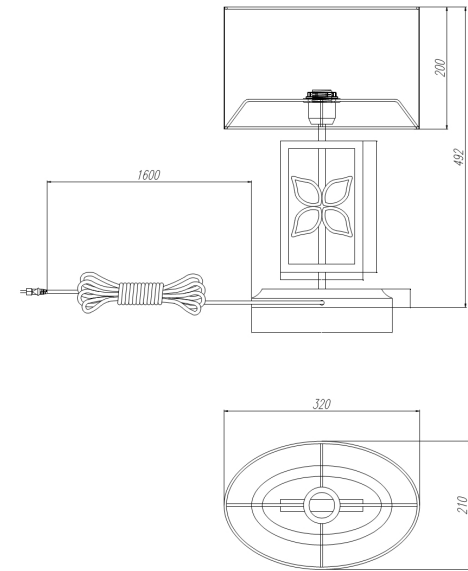

Instruction

Collection: TABLE & FLOOR
Series: MONTANA
Model: H351-TL-01-N
Mobile

- Mobile

1 x E27 (60W)

MAYTONI
DECORATIVE LIGHTING

www.maytoni.de