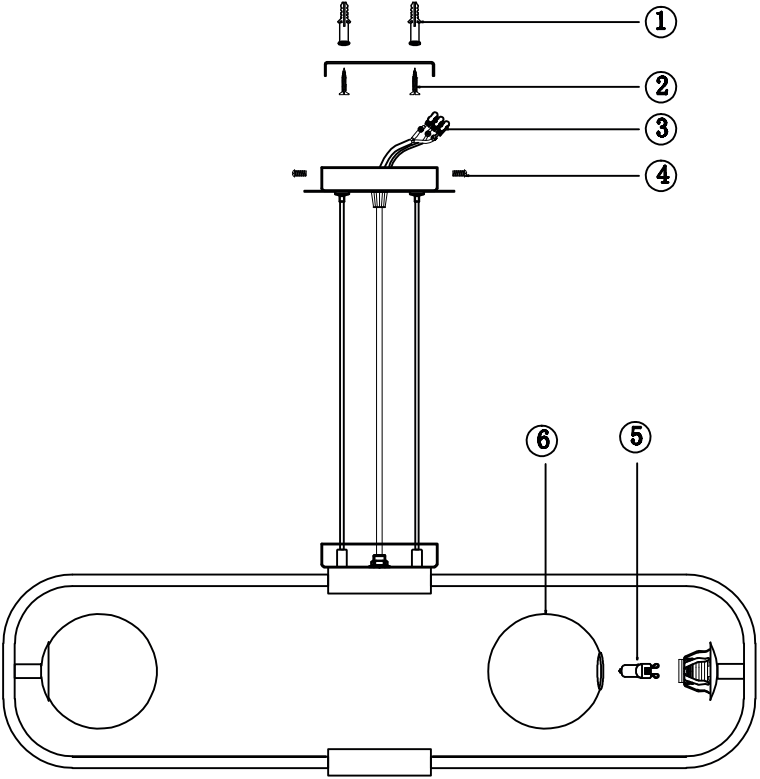

# Instruction

Collection: Modern  
Series: Avola  
Model: MOD431-PL-06-WG  
Suspended

- Suspended

  
6 x G9 (40w)

**MAYTONI**  
DECORATIVE LIGHTING

[www.maytoni.de](http://www.maytoni.de)