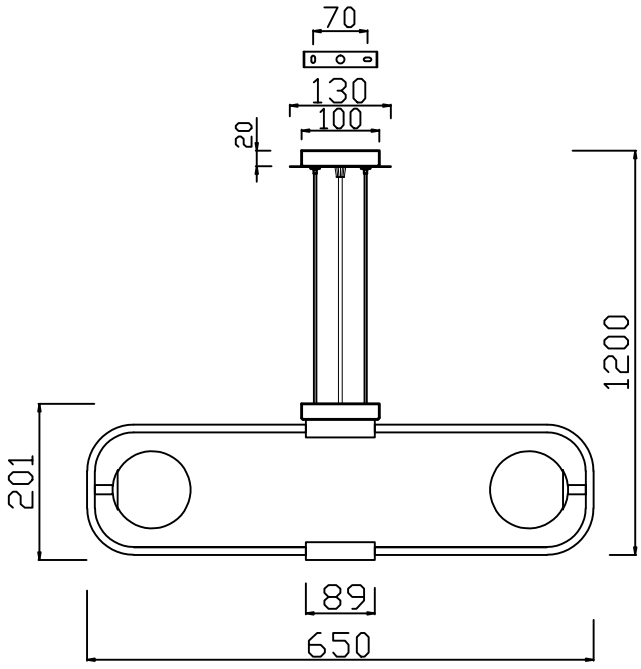

# Instruction

Collection: Modern  
Series: Avola  
Model: MOD431-PL-06-WG  
Suspended

- Suspended

  
6 x G9 (40w)

**MAYTONI**  
DECORATIVE LIGHTING

[www.maytoni.de](http://www.maytoni.de)