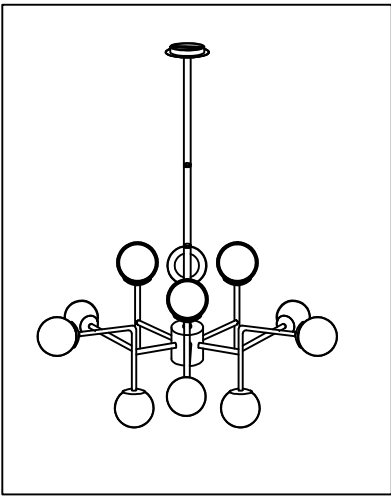

Instruction

Collection: Modern
 Series: Erich
 Model: MOD221-PL-12-G
 Suspended

 12 x E14 (40w)

MAYTONI
 DECORATIVE LIGHTING
www.maytoni.de