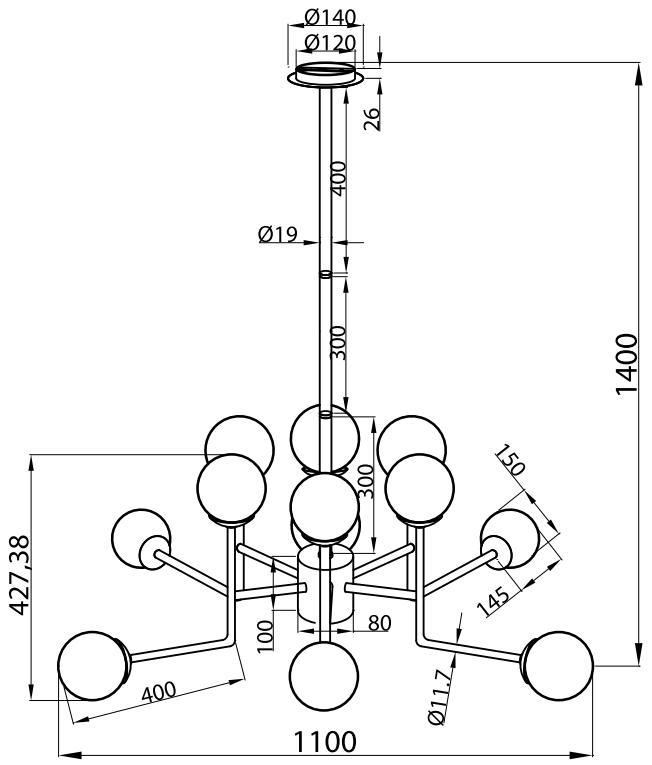

Instruction

Collection: Modern
 Series: Erich
 Model: MOD221-PL-12-G
 Suspended

 12 x E14 (40w)

MAYTONI
 DECORATIVE LIGHTING
www.maytoni.de