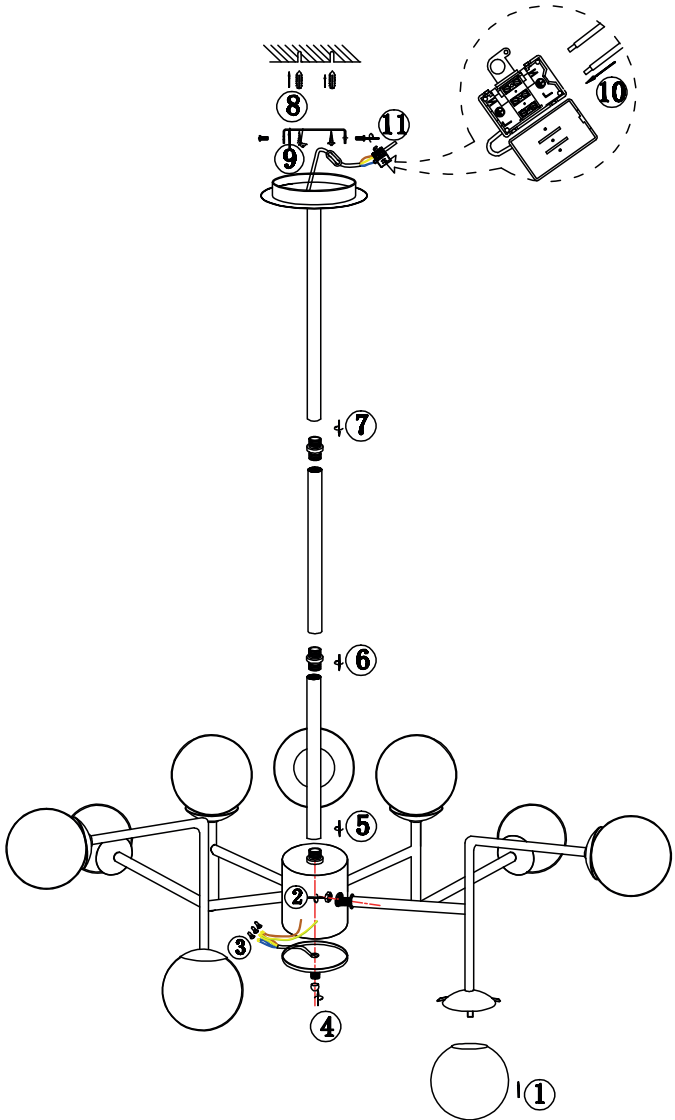

Instruction

Collection: Modern
 Series: Erich
 Model: MOD221-PL-12-G
 Suspended

 12 x E14 (40w)

MAYTONI
 DECORATIVE LIGHTING
www.maytoni.de