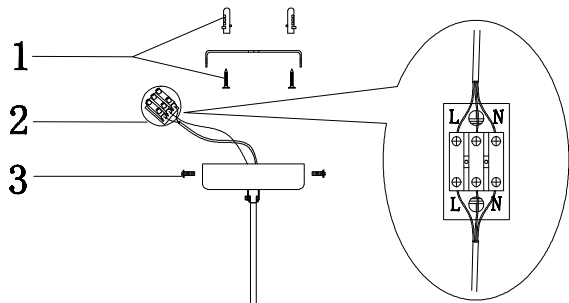

Instruction

Collection: Loft
Series: Soprano
Model: T432-PL-01-G
Ceiling

1 x E14 (40w)

MAYTONI
DECORATIVE LIGHTING

www.maytoni.de