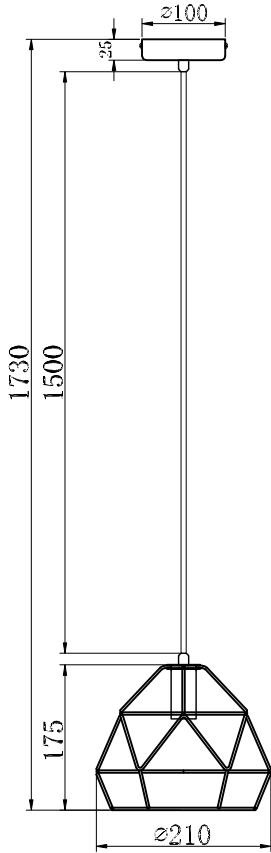

Instruction

Collection: Loft
Series: Soprano
Model: T432-PL-01-G
Ceiling

1 x E14 (40w)

MAYTONI
DECORATIVE LIGHTING

www.maytoni.de