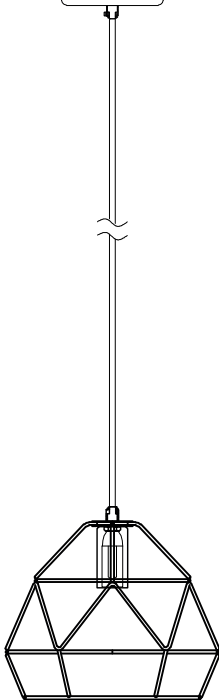

Instruction

Collection: Loft
Series: Soprano
Model: T432-PL-01-G
Ceiling

1 x E14 (40w)

MAYTONI
DECORATIVE LIGHTING

www.maytoni.de