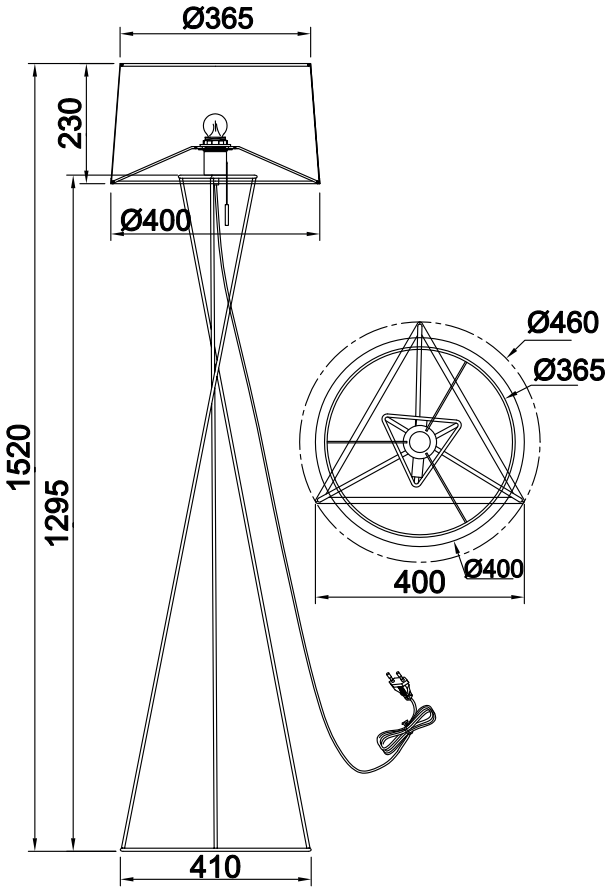

Instruction

Collection: Table & Floor
Series: Gaudi
Model: MOD183-FL-01-W
Mobile

I – Mobile

1 x E27 (60w)

MAYTONI
DECORATIVE LIGHTING

www.maytoni.de