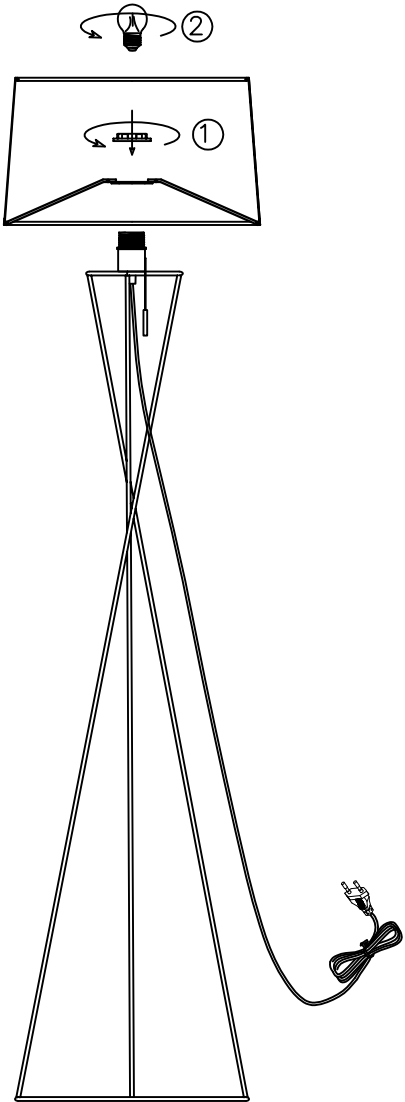

Instruction

Collection: Table & Floor
Series: Gaudi
Model: MOD183-FL-01-W
Mobile

I – Mobile

1 x E27 (60w)

MAYTONI
DECORATIVE LIGHTING

www.maytoni.de